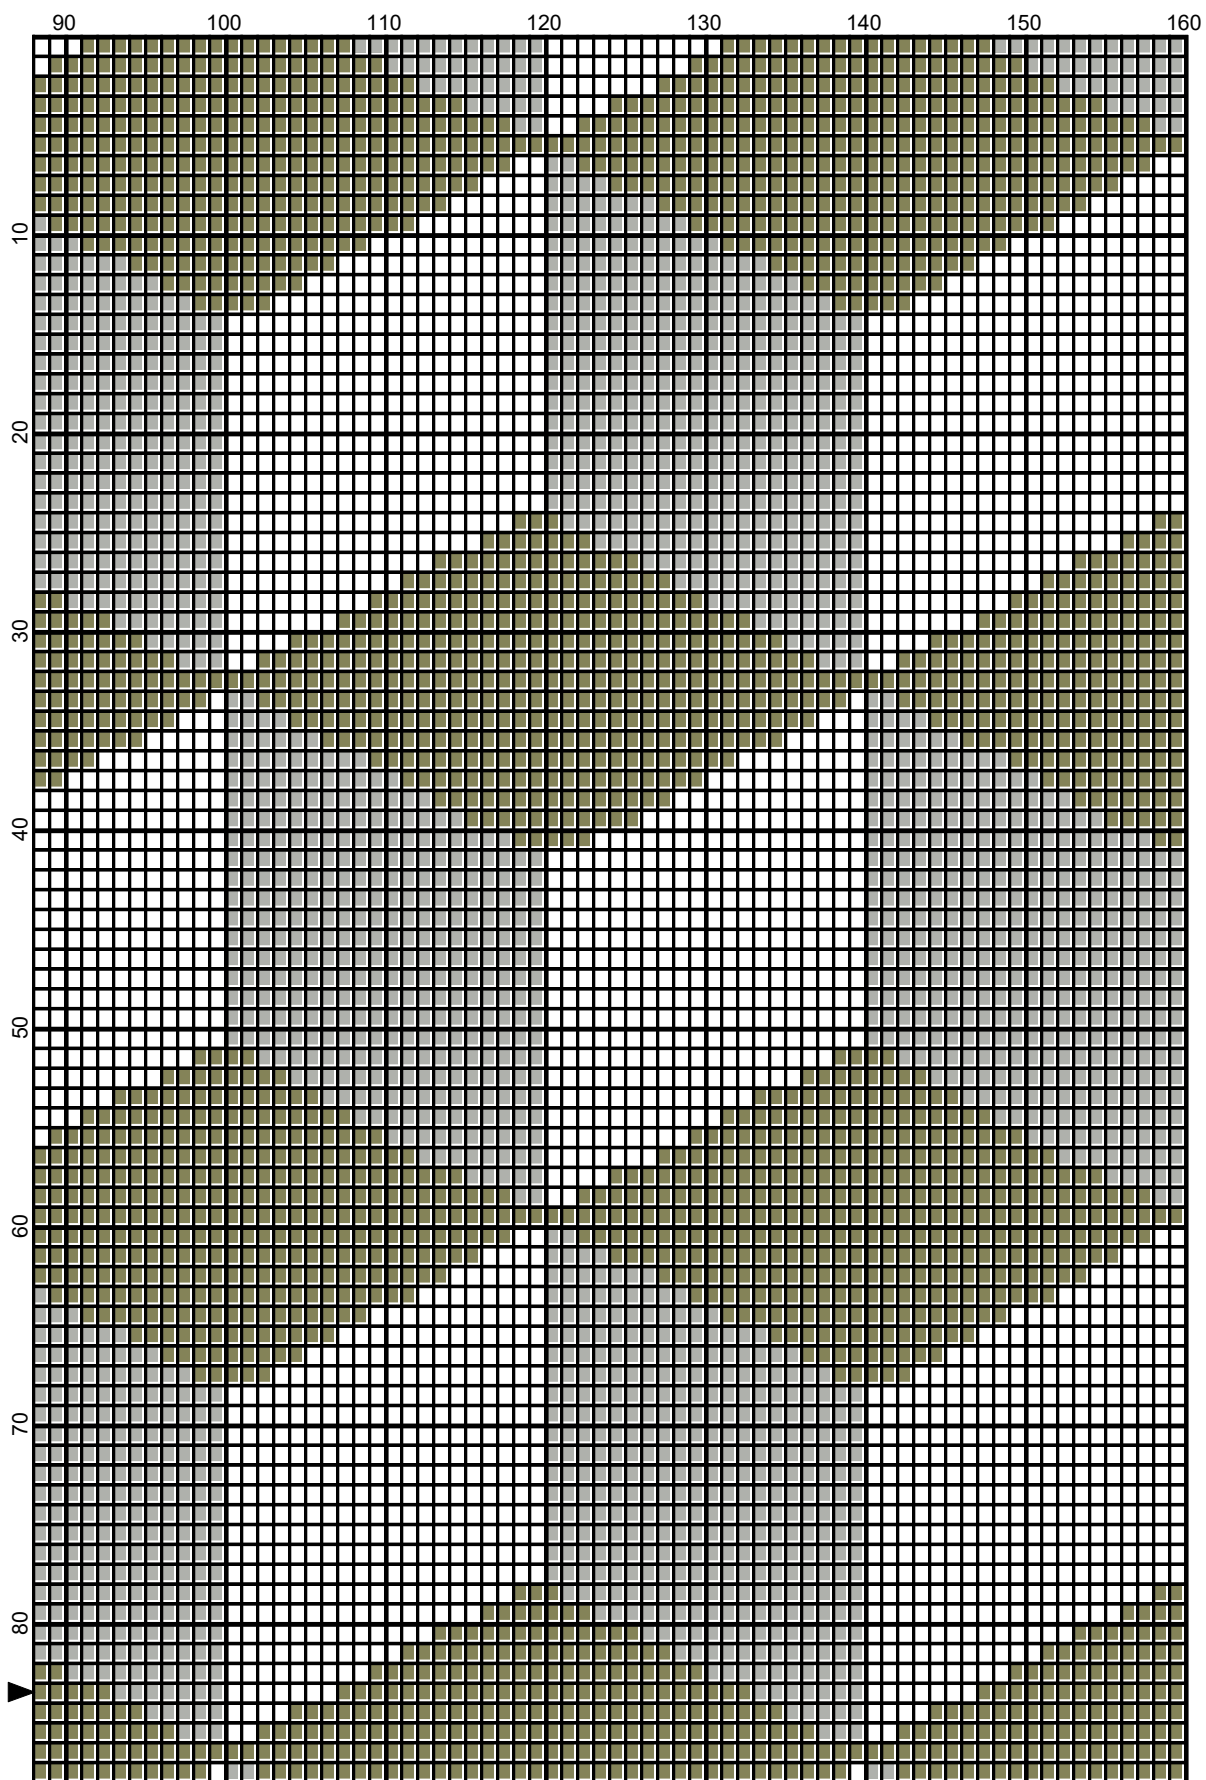

Donna Hammell

optical\_illusion\_squares by Donna Hammell

Donna Hammell

Donna Hammell

Legend:

optical\_illusion\_squares by Donna Hammell

Donna Hammell

■ HOB-282855    □ HOB-839316    ■ HOB-519439

# optical\_illusion\_squares

---

**Author:** Donna Hammell  
**Copyright:** Donna Hammell  
**Website:** [www.donnacrochetshoppe.com](http://www.donnacrochetshoppe.com)  
**Grid Size:** 160W x 167H  
**Design Area:** 16.00" x 20.88" (160 x 167 stitches)

**Legend:**

 [2] HOB 282855 Gray Mist

 [2] HOB 839316 White

 [2] HOB 519439 Greybeard

ESTIMATED YARN NEEDED:

GRAY MIST: 12 OUNCES

WHITE: 12 OUNCES

GRAY BEARD: 12 OUNCES