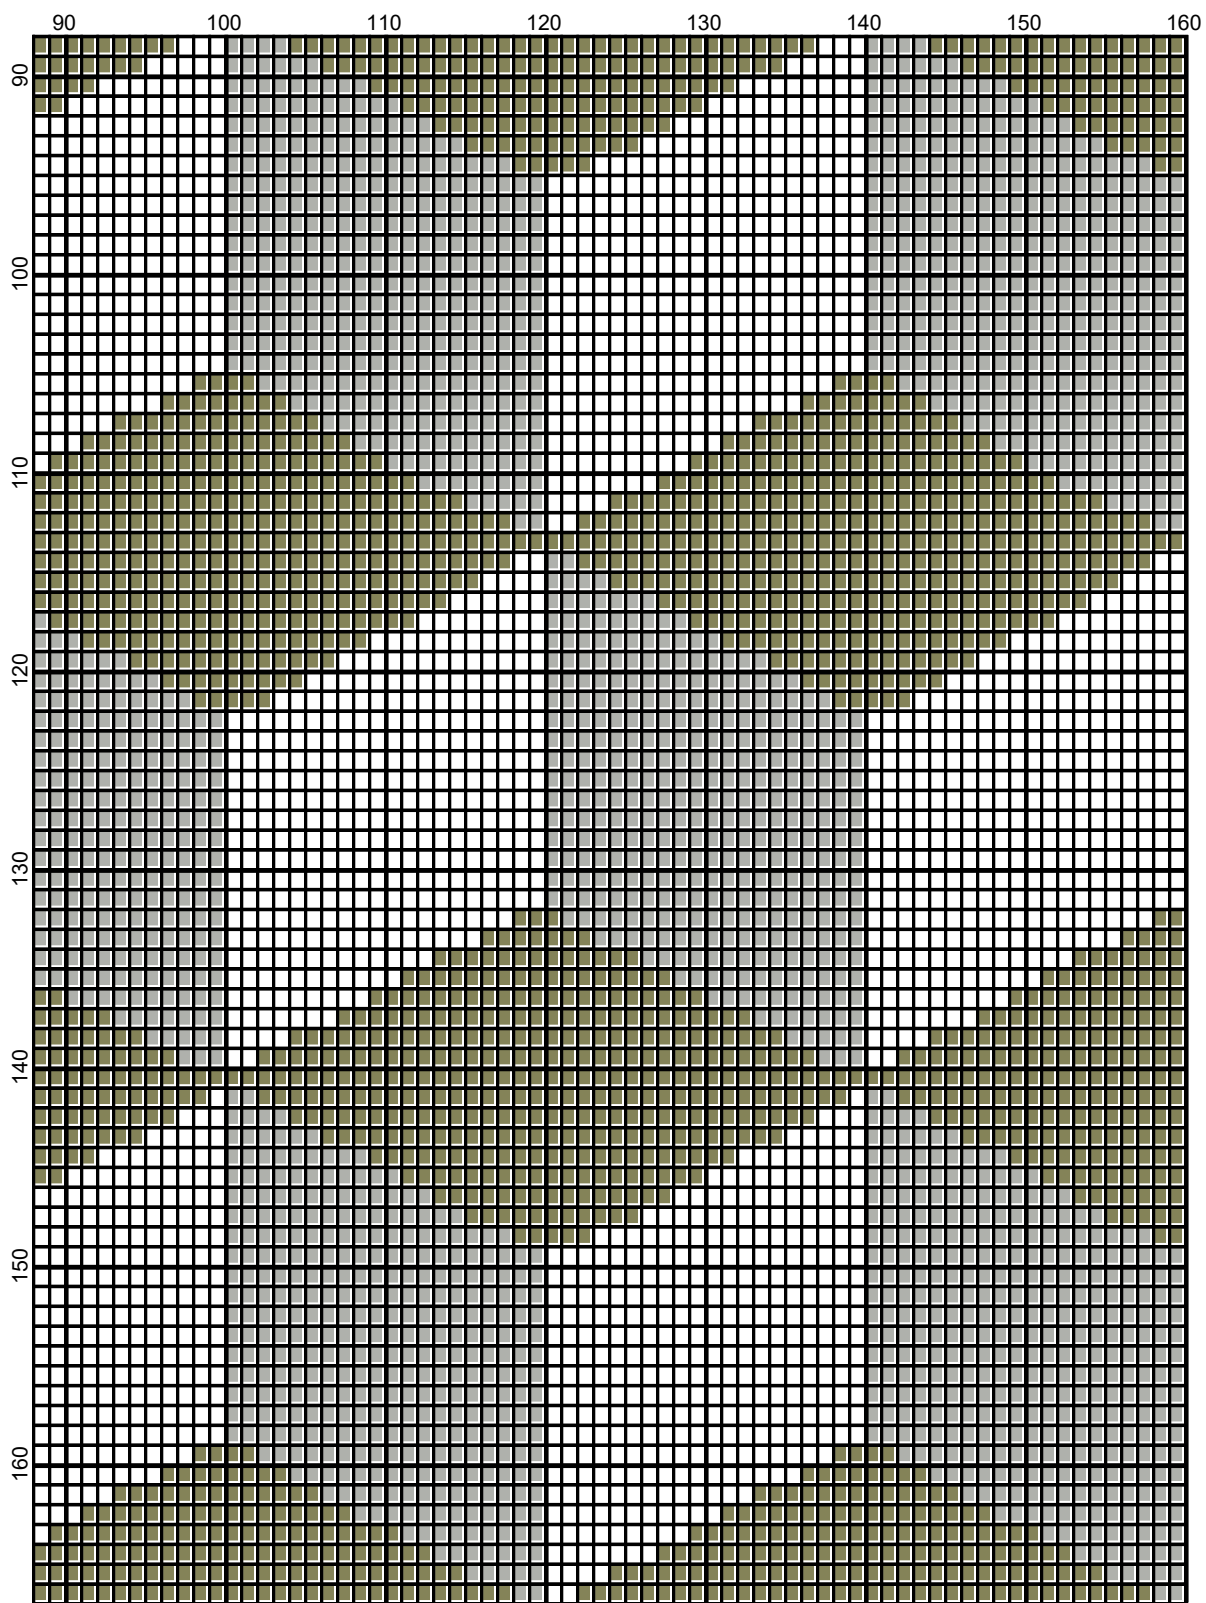

Donna Hammell

optical\_illusion\_squares by Donna Hammell

Donna Hammell

Donna Hammell

Legend:

optical\_illusion\_squares by Donna Hammell

Donna Hammell

■ HOB-282855    □ HOB-839316    ■ HOB-519439

# optical\_illusion\_squares

---

**Author:** Donna Hammell  
**Copyright:** Donna Hammell  
**Website:** [www.donnacrochetshoppe.com](http://www.donnacrochetshoppe.com)  
**Grid Size:** 160W x 167H  
**Design Area:** 16.00" x 20.88" (160 x 167 stitches)

**Legend:**

 [2] HOB 282855 Gray Mist

 [2] HOB 839316 White

 [2] HOB 519439 Greybeard

ESTIMATED YARN NEEDED:

GRAY MIST: 12 OUNCES

WHITE: 12 OUNCES

GRAY BEARD: 12 OUNCES