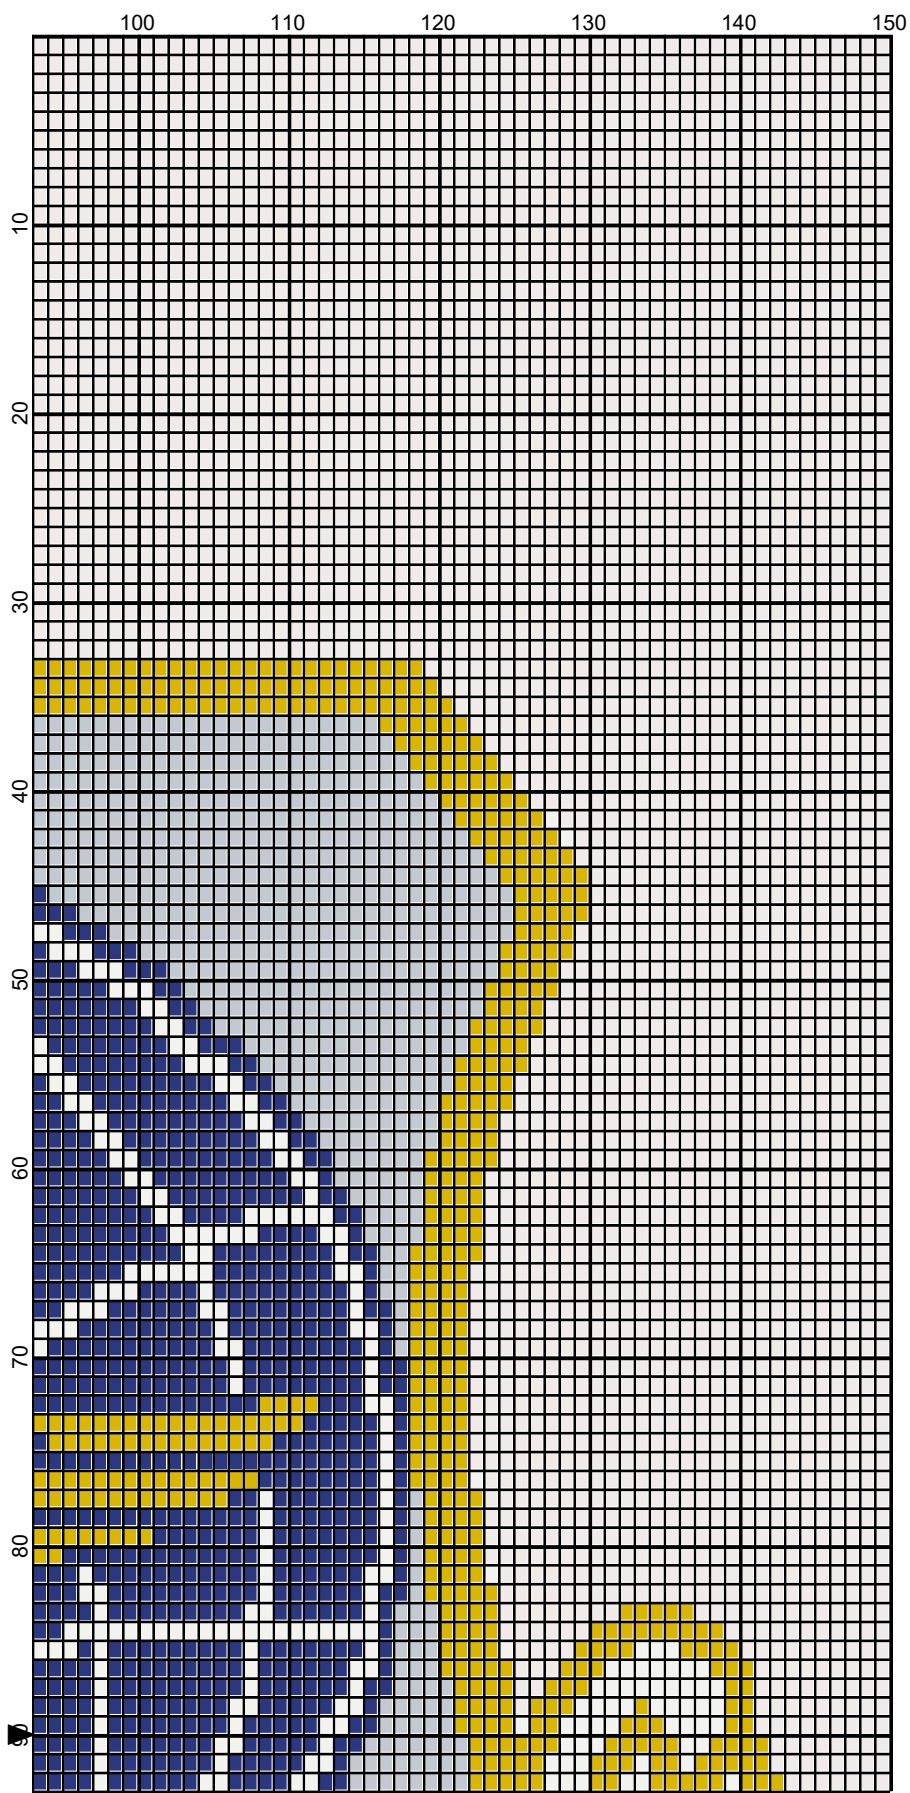

February 2019

February 2019

February 2019

us_militaryt_airlift_command

Author: Donna Hammell
Copyright: February 2019
Website: www.donnascrochetshoppe.com
Grid Size: 150W x 180H
Design Area: 15.00" x 22.50" (150 x 180 stitches)

Legend:

 [2] RHS 316 Soft White  [2] RHS 385 Royal  [2] RHS 341 Light Gray
 [2] RHS 321 Gold  [2] RHS 313 Aran

ESTIMATED YARN NEEDED:

WHITE: 4 OUNCES

GOLD: 4 OUNCES

ROYAL BLUE: 6 OUNCES

BACKGROUND: 20 OUNCES

LT GRAY: 4 OUNCES