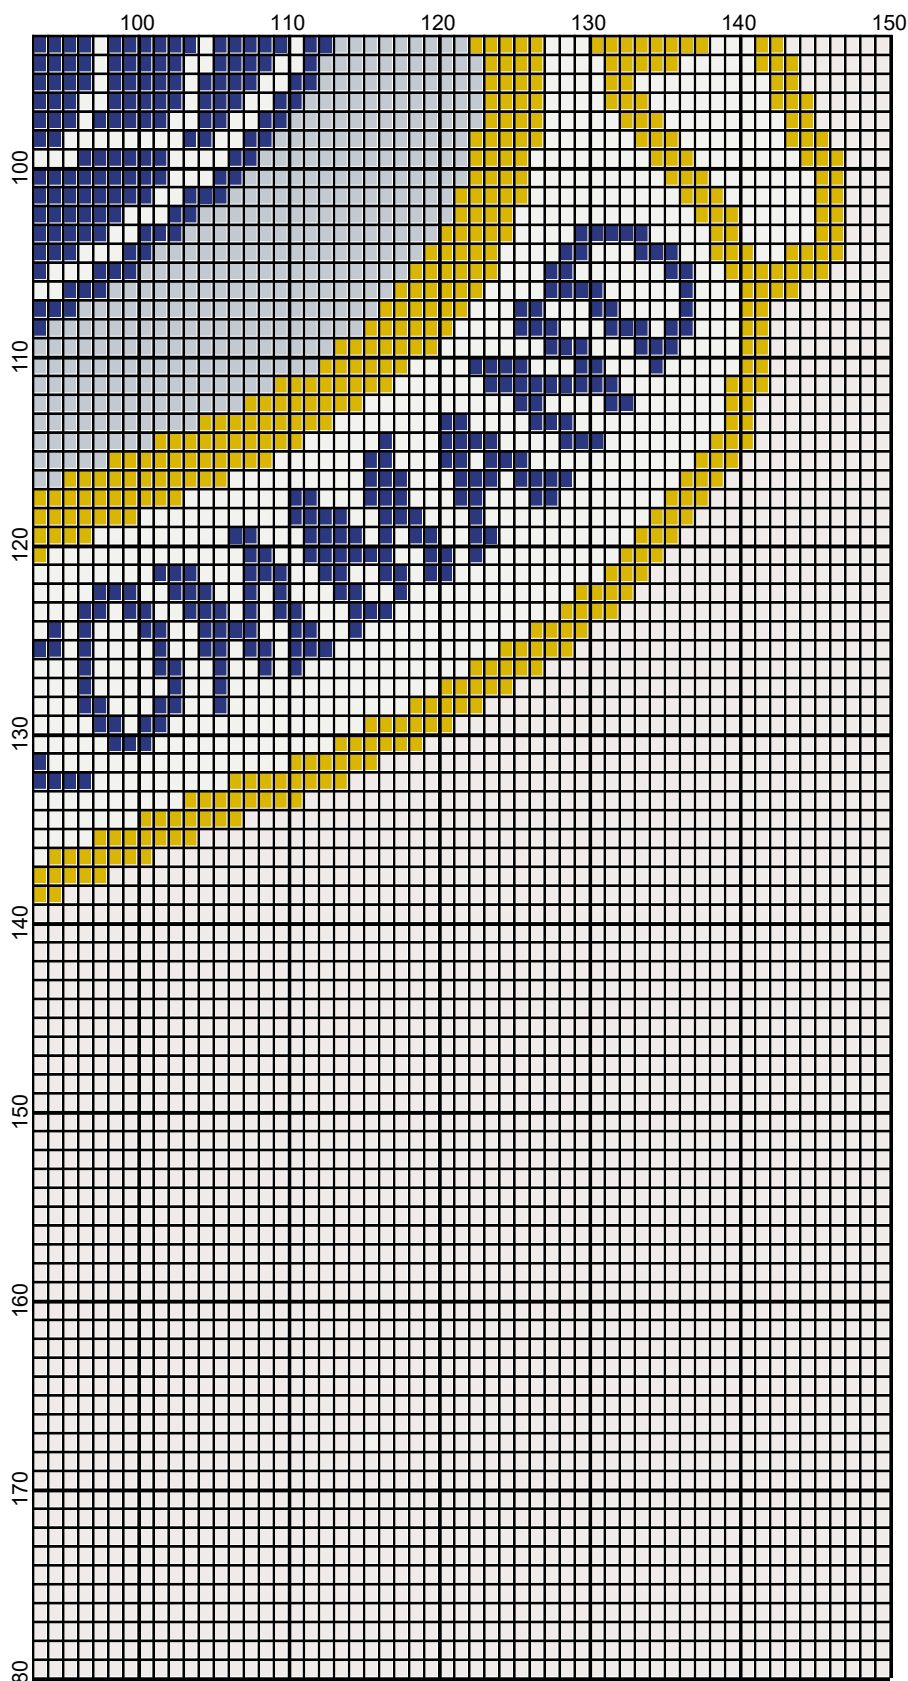

February 2019

February 2019

February 2019

us_militaryt_airlift_command

Author: Donna Hammell
Copyright: February 2019
Website: www.donnascrochetshoppe.com
Grid Size: 150W x 180H
Design Area: 15.00" x 22.50" (150 x 180 stitches)

Legend:

 [2] RHS 316 Soft White  [2] RHS 385 Royal  [2] RHS 341 Light Gray
 [2] RHS 321 Gold  [2] RHS 313 Aran

ESTIMATED YARN NEEDED:

WHITE: 4 OUNCES

GOLD: 4 OUNCES

ROYAL BLUE: 6 OUNCES

BACKGROUND: 20 OUNCES

LT GRAY: 4 OUNCES