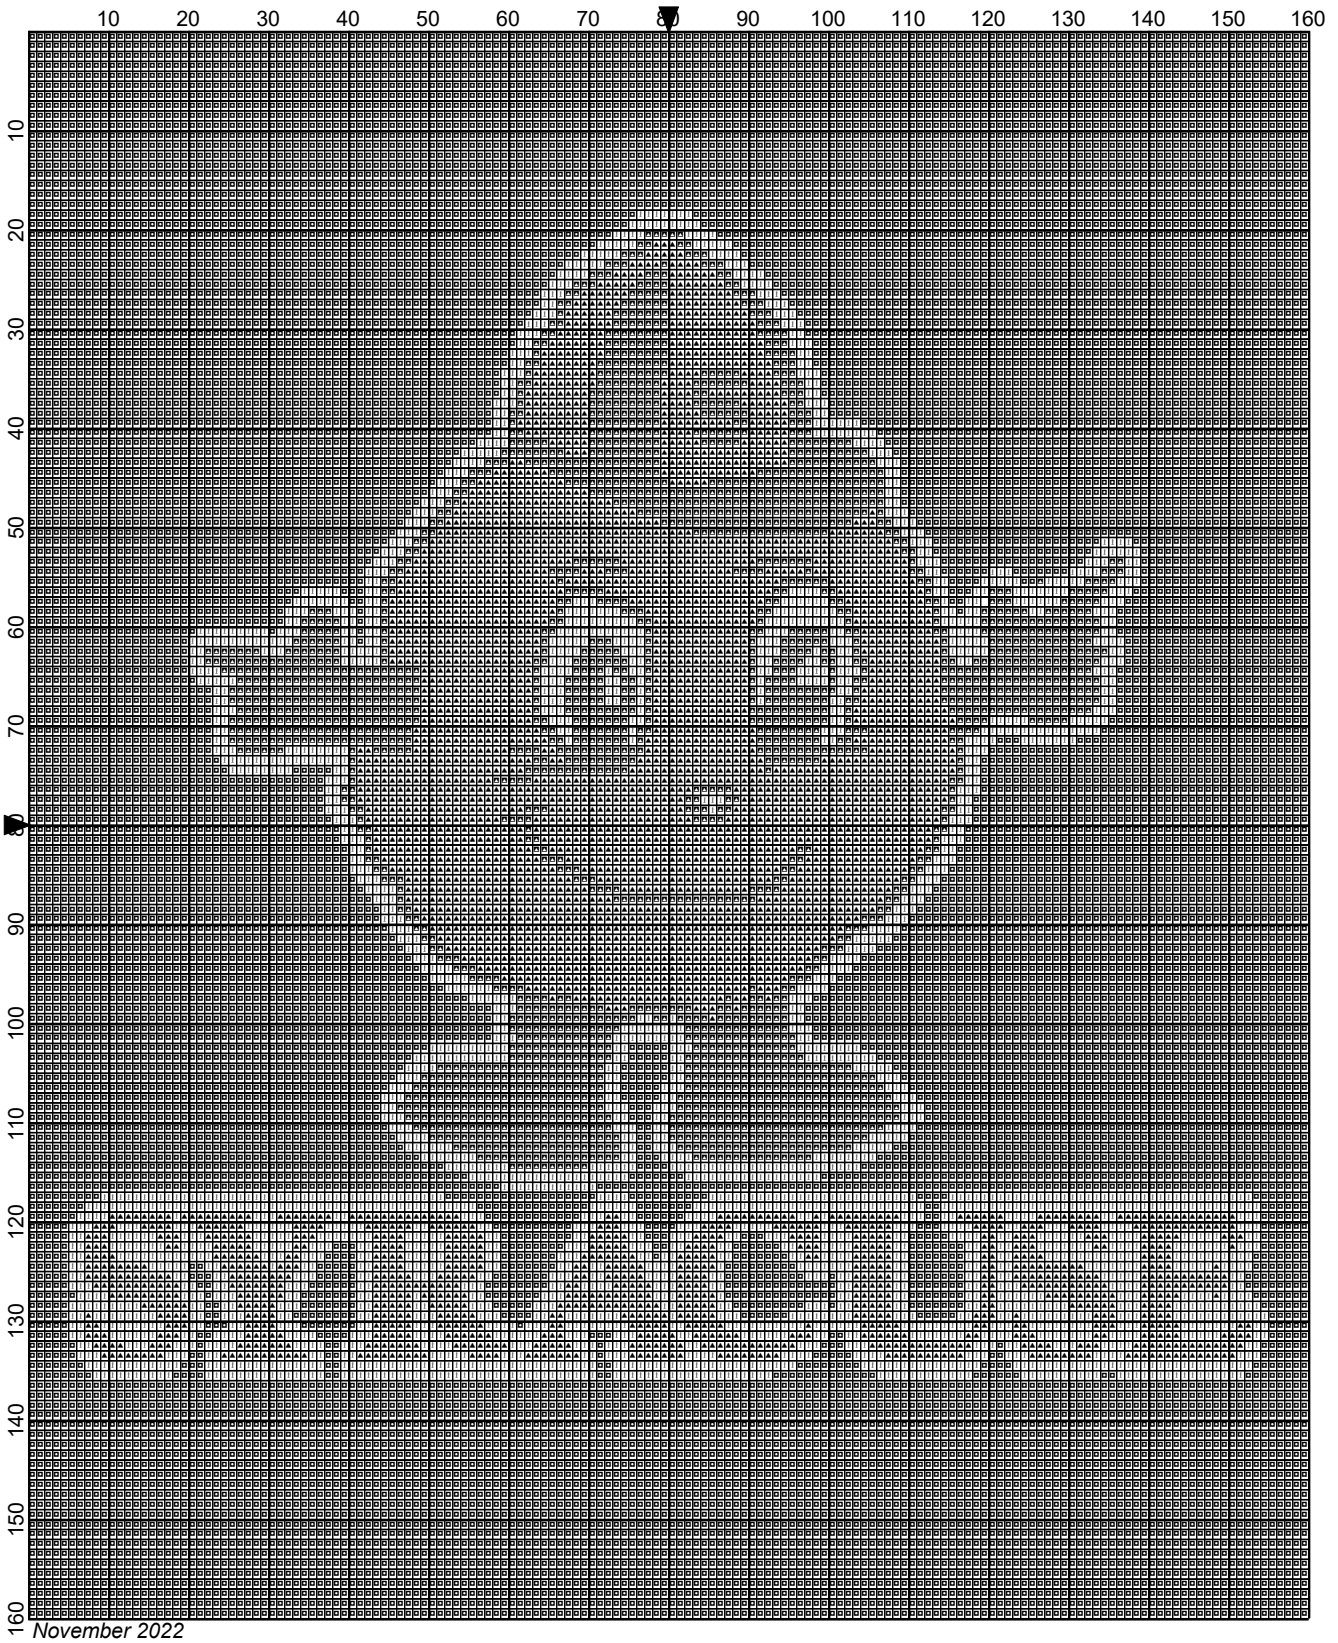

syracuse_mascot_160x160 by Donna Hammell

November 2022

Legend:

- ▲ RHS-254
- RHS-387
- RHS-311
- RHS-380

syracuse_mascot_160x160

Author: Donna Hammell
Copyright: November 2022
Website: www.donnacrochetshoppe.com
Grid Size: 160W x 160H
Design Area: 16.00" x 20.00" (160 x 160 stitches)

Legend:

 [2] RHS 254 Pumpkin
 [2] RHS 387 Soft navy

 [2] RHS 311 WHITE
 [2] RHS 380 Windsor Blue

ESTIMATED YARN NEEDED:

PUMPKIN: 250 YDS

NAVY: 150 YDS

WHITE: 170 YDS

WINDSOR BLUE: 1105 YDS

November 2022

November 2022

Legend:

▲ RHS-254 ◻▲ RHS-387 | RHS-311 ◻▬ RHS-380