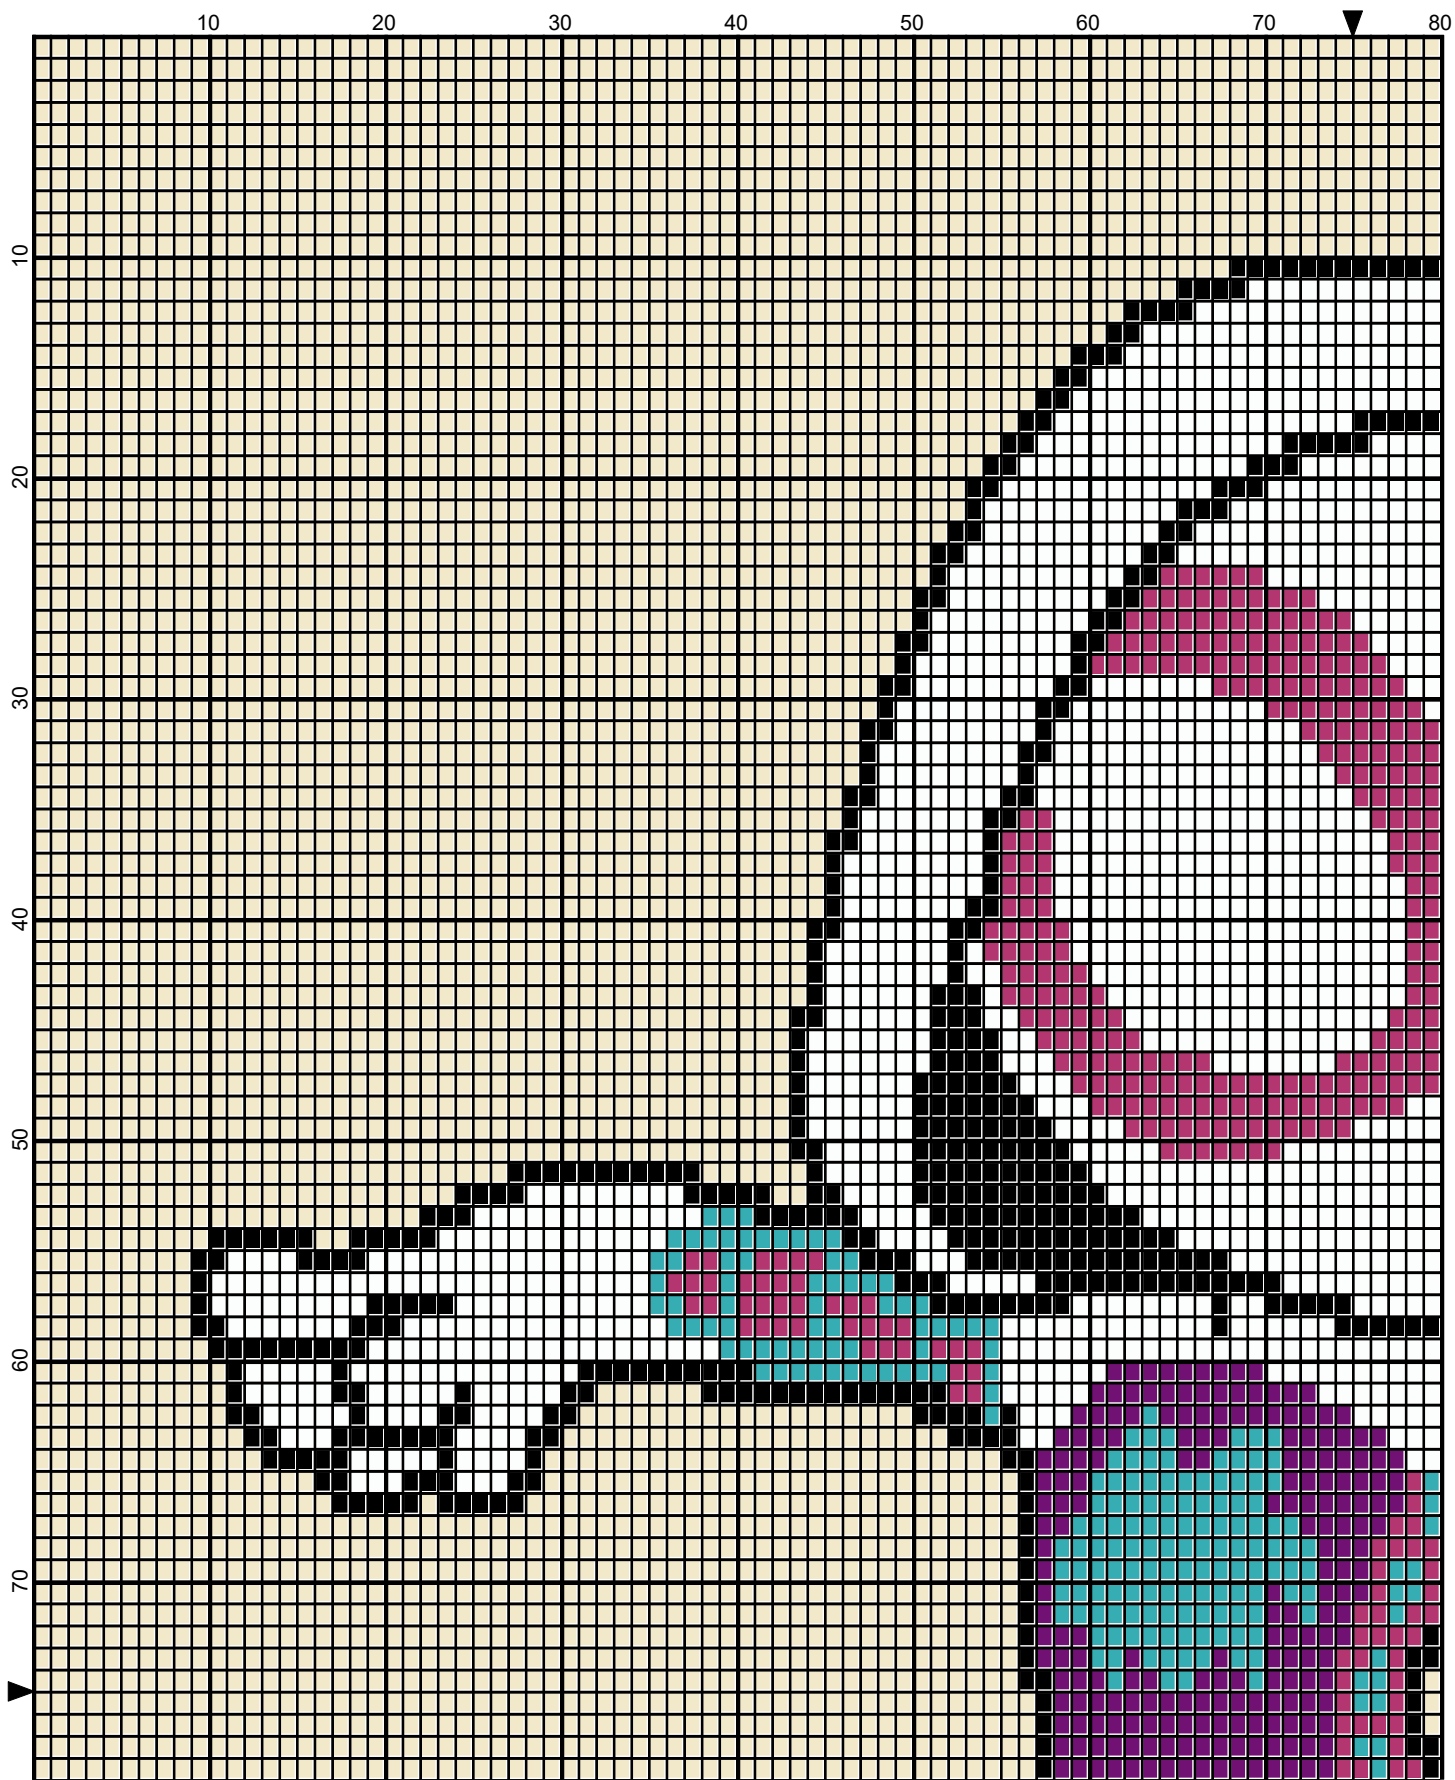

Legend:

- SSS-9727
- SSS-9608
- SSS-9764
- SSS-9747
- SSS-9702
- SSS-9701

spidey_ghost_150x150

Author: Donna Hammell
Copyright: January 2023
Website: www.donnascrochetshoppe.com
Grid Size: 150W x 150H
Design Area: 15.00" x 18.75" (150 x 150 stitches)

Legend:

■ [2] SSS 9727 Black	■ [2] SSS 9764 Fuschia	■ [2] SSS 9702 Off White
■ [2] SSS 9608 Blue Mint	■ [2] SSS 9747 Iris	■ [2] SSS 9701 White

Instructions for using the graph.

GAUGE= 5 STS = 1"
4 ROWS = 1"

I USED SIZE "H" AFGHAN HOOK, USE WHATEVER SIZE GIVES YOU THE CORRECT GAUGE. CAN BE DONE IN AFGHAN STITCH OR SINGLE CROCHET.

EACH SQUARE ON THE GRAPH REPRESENTS 1 STITCH. FOR SINGLE CROCHET READ THE CHART FROM RIGHT TO LEFT, AND THEN LEFT TO RIGHT. IF USING AFGHAN STITCH ALWAYS READ FROM THE RIGHT.

January 2023

January 2023

Legend:

spidey_ghost_150x150 by Donna Hammell

■ SSS-9727 ■ SSS-9608 ■ SSS-9764 ■ SSS-9747 ■ SSS-9702 □ SSS-9701

January 2023