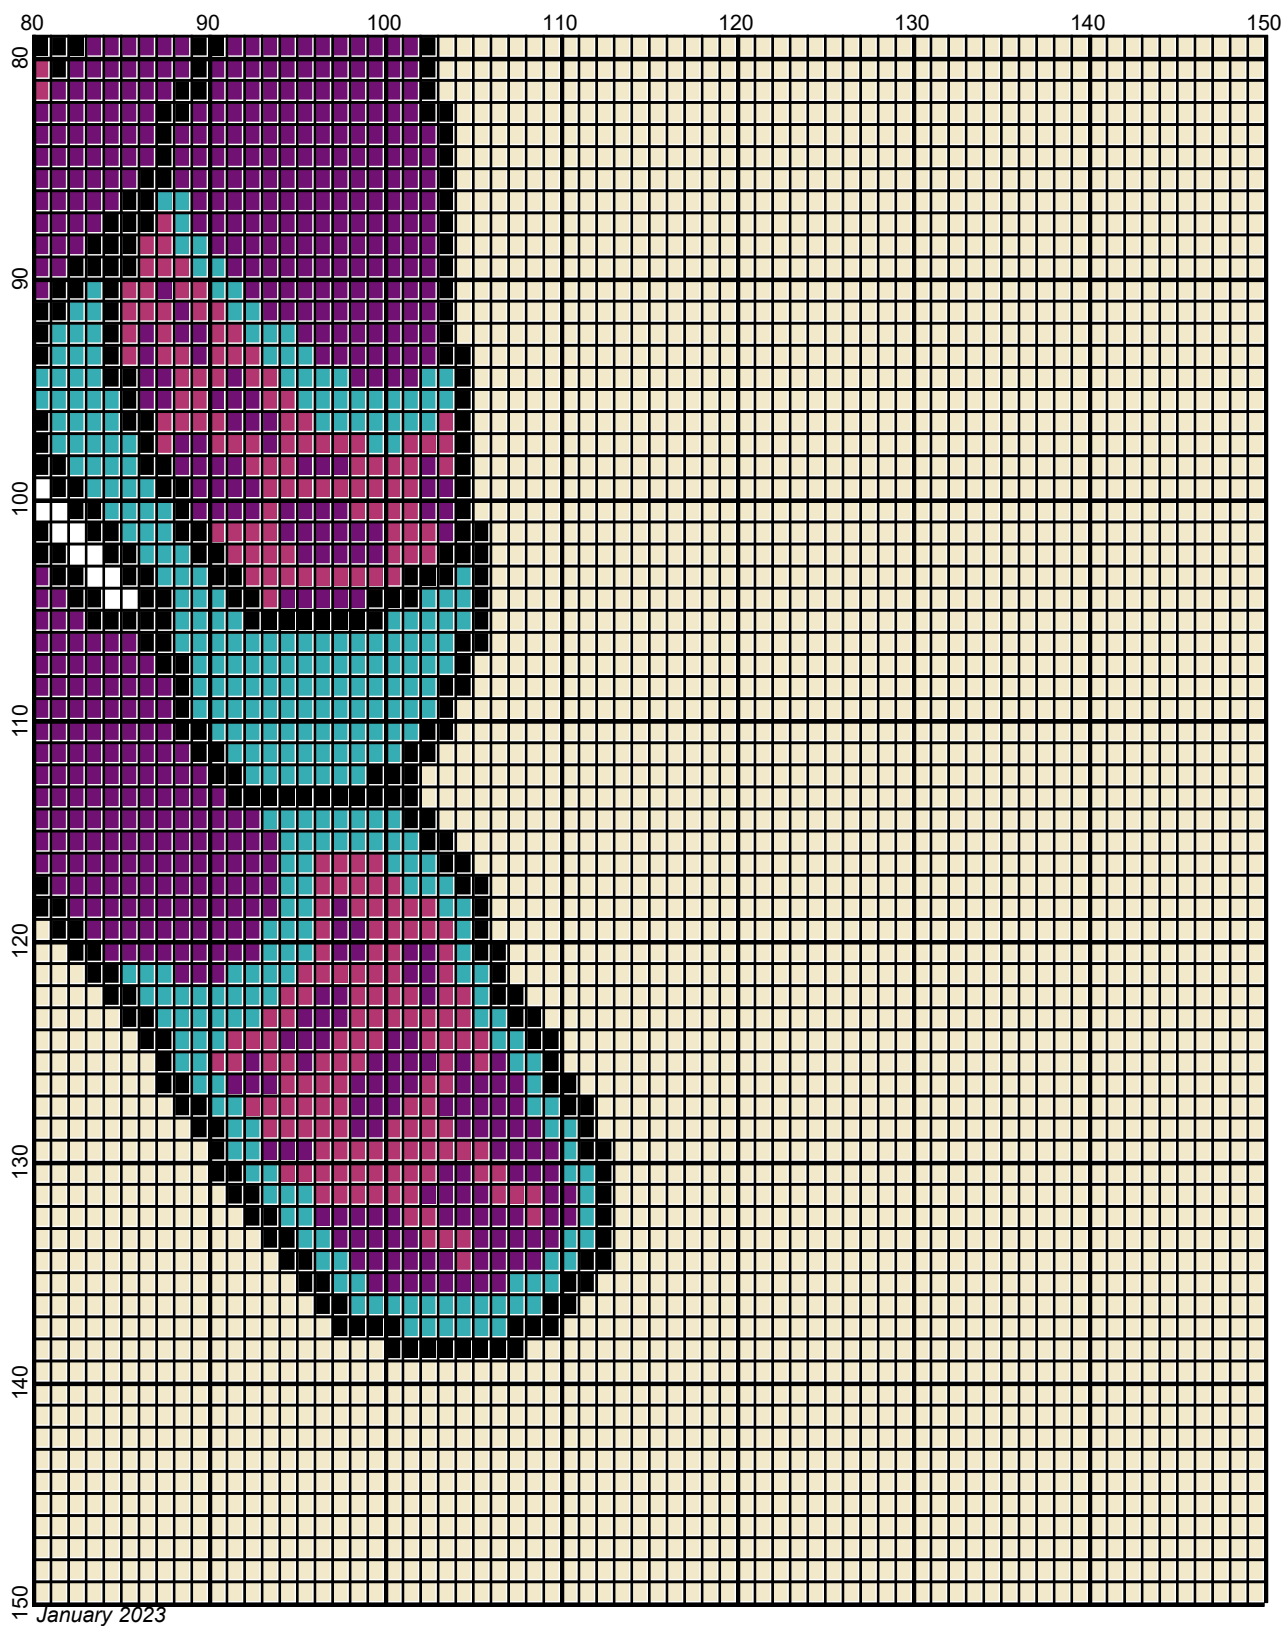

Legend:

- SSS-9727
- SSS-9608
- SSS-9764
- SSS-9747
- SSS-9702
- SSS-9701

spidey_ghost_150x150

Author: Donna Hammell
Copyright: January 2023
Website: www.donnascrochetshoppe.com
Grid Size: 150W x 150H
Design Area: 15.00" x 18.75" (150 x 150 stitches)

Legend:

■ [2] SSS 9727 Black	■ [2] SSS 9764 Fuschia	■ [2] SSS 9702 Off White
■ [2] SSS 9608 Blue Mint	■ [2] SSS 9747 Iris	■ [2] SSS 9701 White

Instructions for using the graph.

GAUGE= 5 STS = 1"
4 ROWS = 1"

I USED SIZE "H" AFGHAN HOOK, USE WHATEVER SIZE GIVES YOU THE CORRECT GAUGE. CAN BE DONE IN AFGHAN STITCH OR SINGLE CROCHET.

EACH SQUARE ON THE GRAPH REPRESENTS 1 STITCH. FOR SINGLE CROCHET READ THE CHART FROM RIGHT TO LEFT, AND THEN LEFT TO RIGHT. IF USING AFGHAN STITCH ALWAYS READ FROM THE RIGHT.

January 2023

January 2023

Legend:

spidey_ghost_150x150 by Donna Hammell

■ SSS-9727 ■ SSS-9608 ■ SSS-9764 ■ SSS-9747 ■ SSS-9702 □ SSS-9701

January 2023