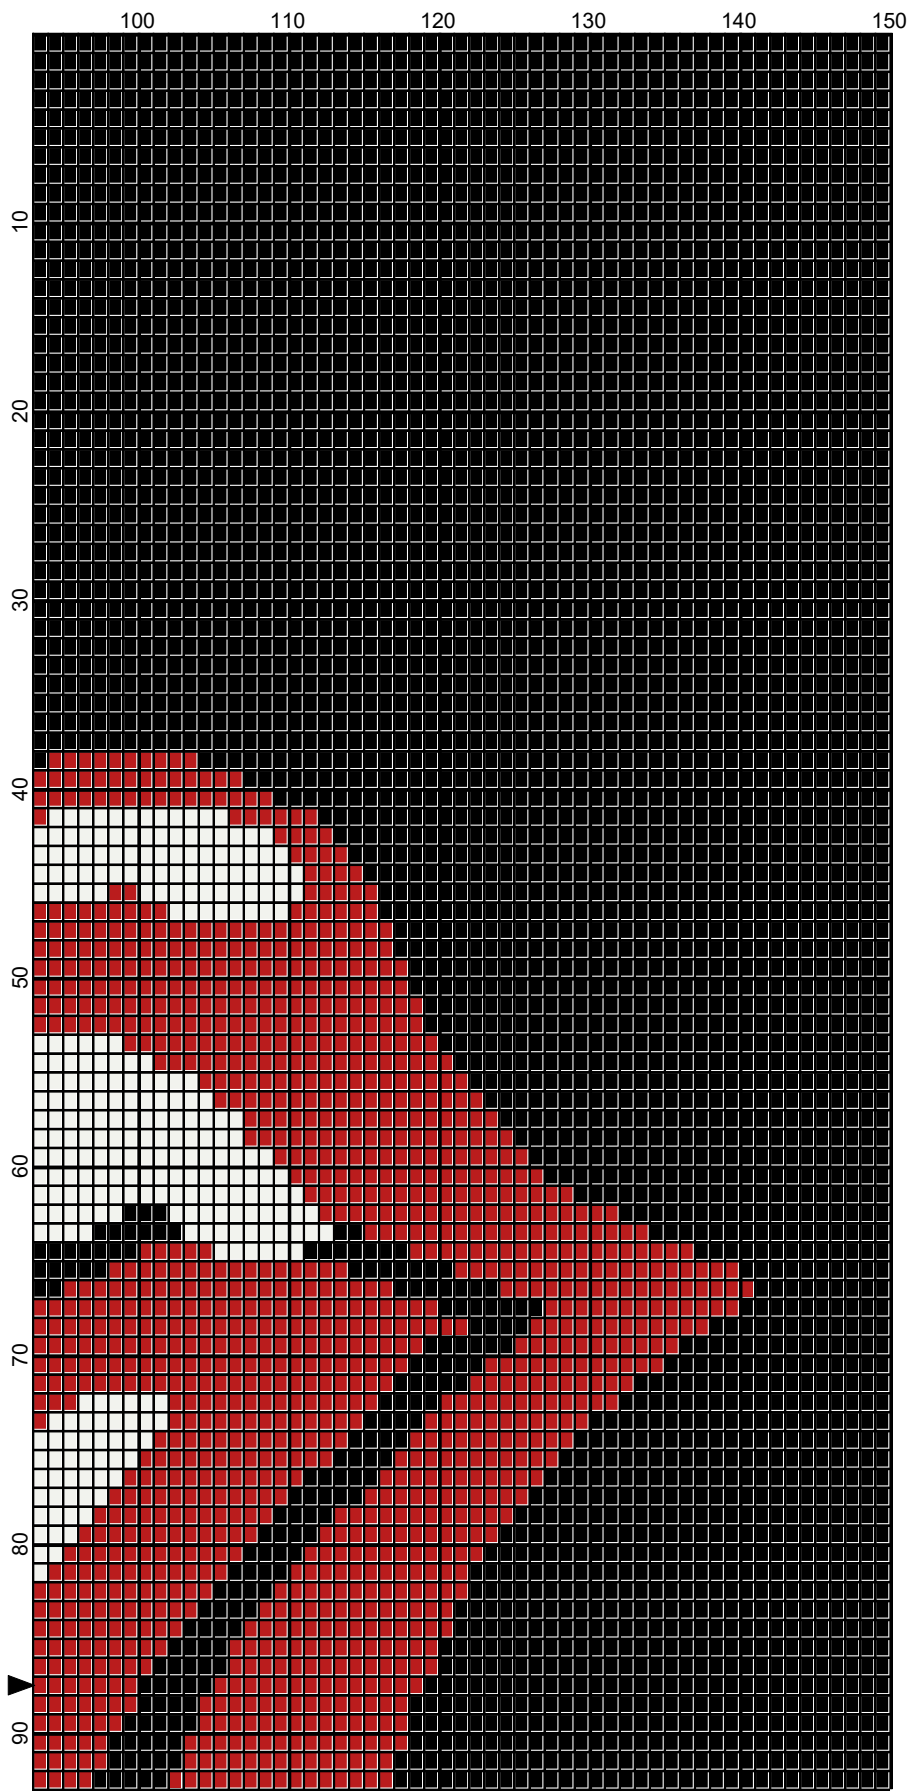

February 2023