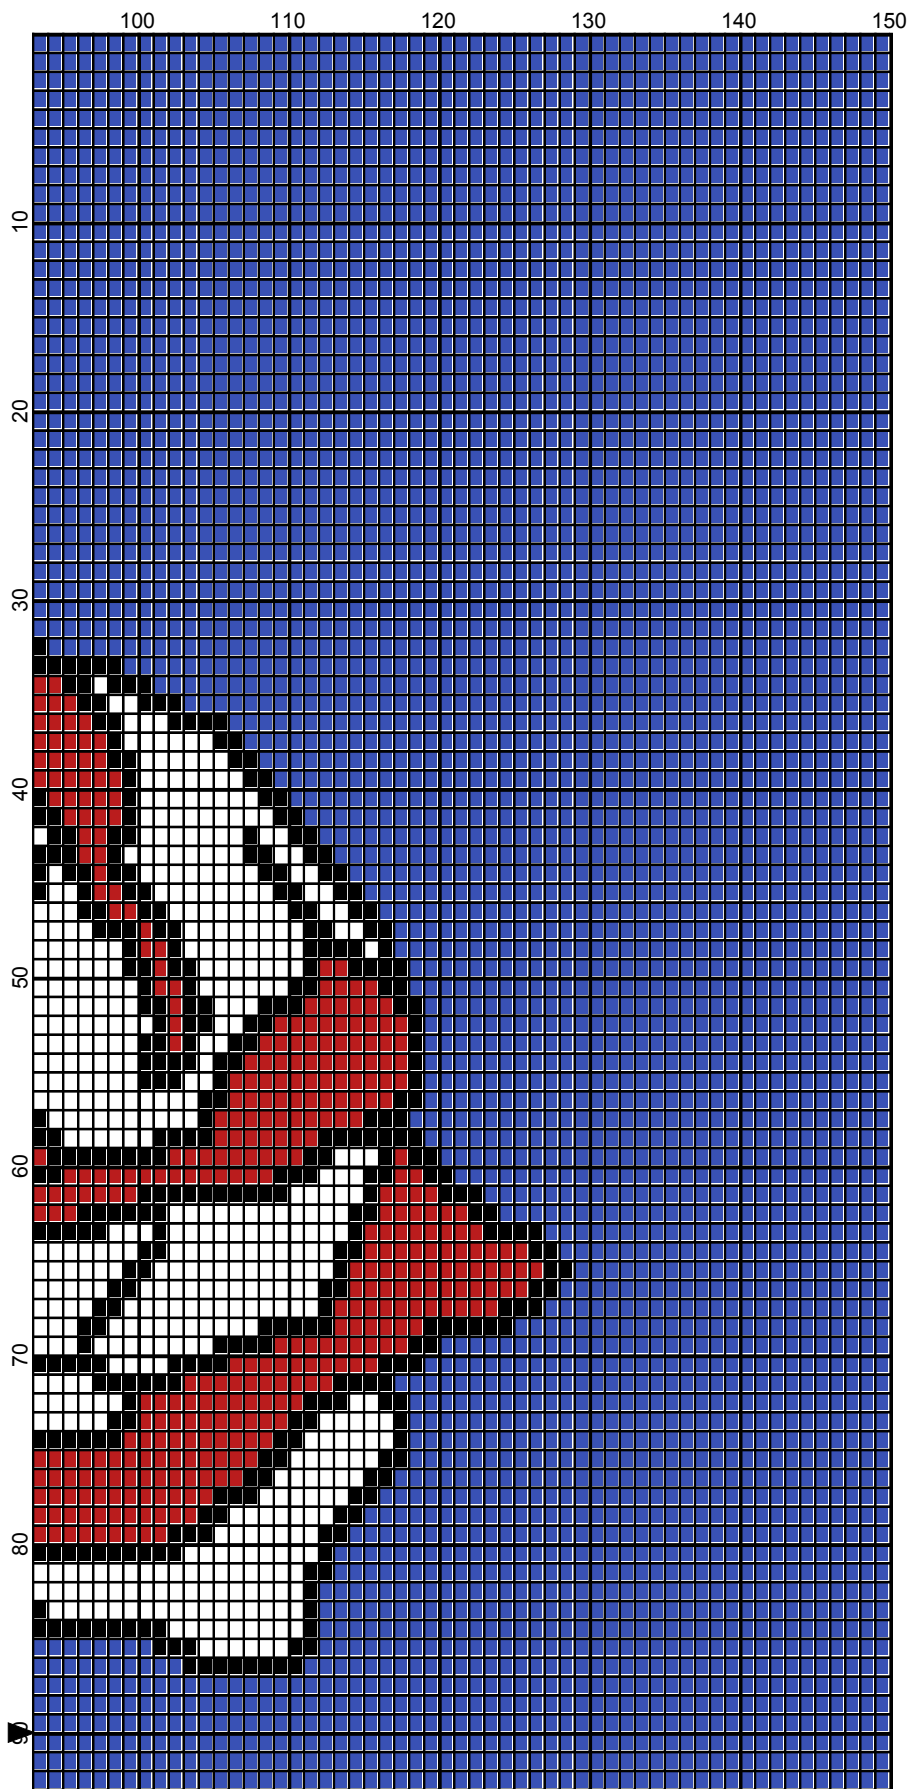

July 2014

- Legend:
- RHC-312
 - RHC-0689
 - RHC-001
 - RHC-902
 - RHC-0849
 - RHC-0848

July 2014

July 2014

patriotic_rose_patsy

Author: Donna Hammell
Copyright: July 2014
Website: www.donnascrochetshoppe.com
Grid Size: 150W x 180H
Design Area: 15.00" x 22.50" (150 x 180 stitches)

Legend:

■ [2] RHC 312 Black
■ [2] RHC 0689 Forest

□ [2] RHC 001 White
■ [2] RHC 902 Jockey Red

■ [2] RHC 0849 Olympic Blue
■ [2] RHC 0848 Skipper Blue

ESTIMATED YARN NEEDED:
BLACK: 3 OUNCES
FOREST: 4 OUNCES
WHITE: 3 OUNCES
RED: 3 OUNCES
OLYMPIC BLUE: 1 OUNCE
BACKGROUND: 26 OUNCES