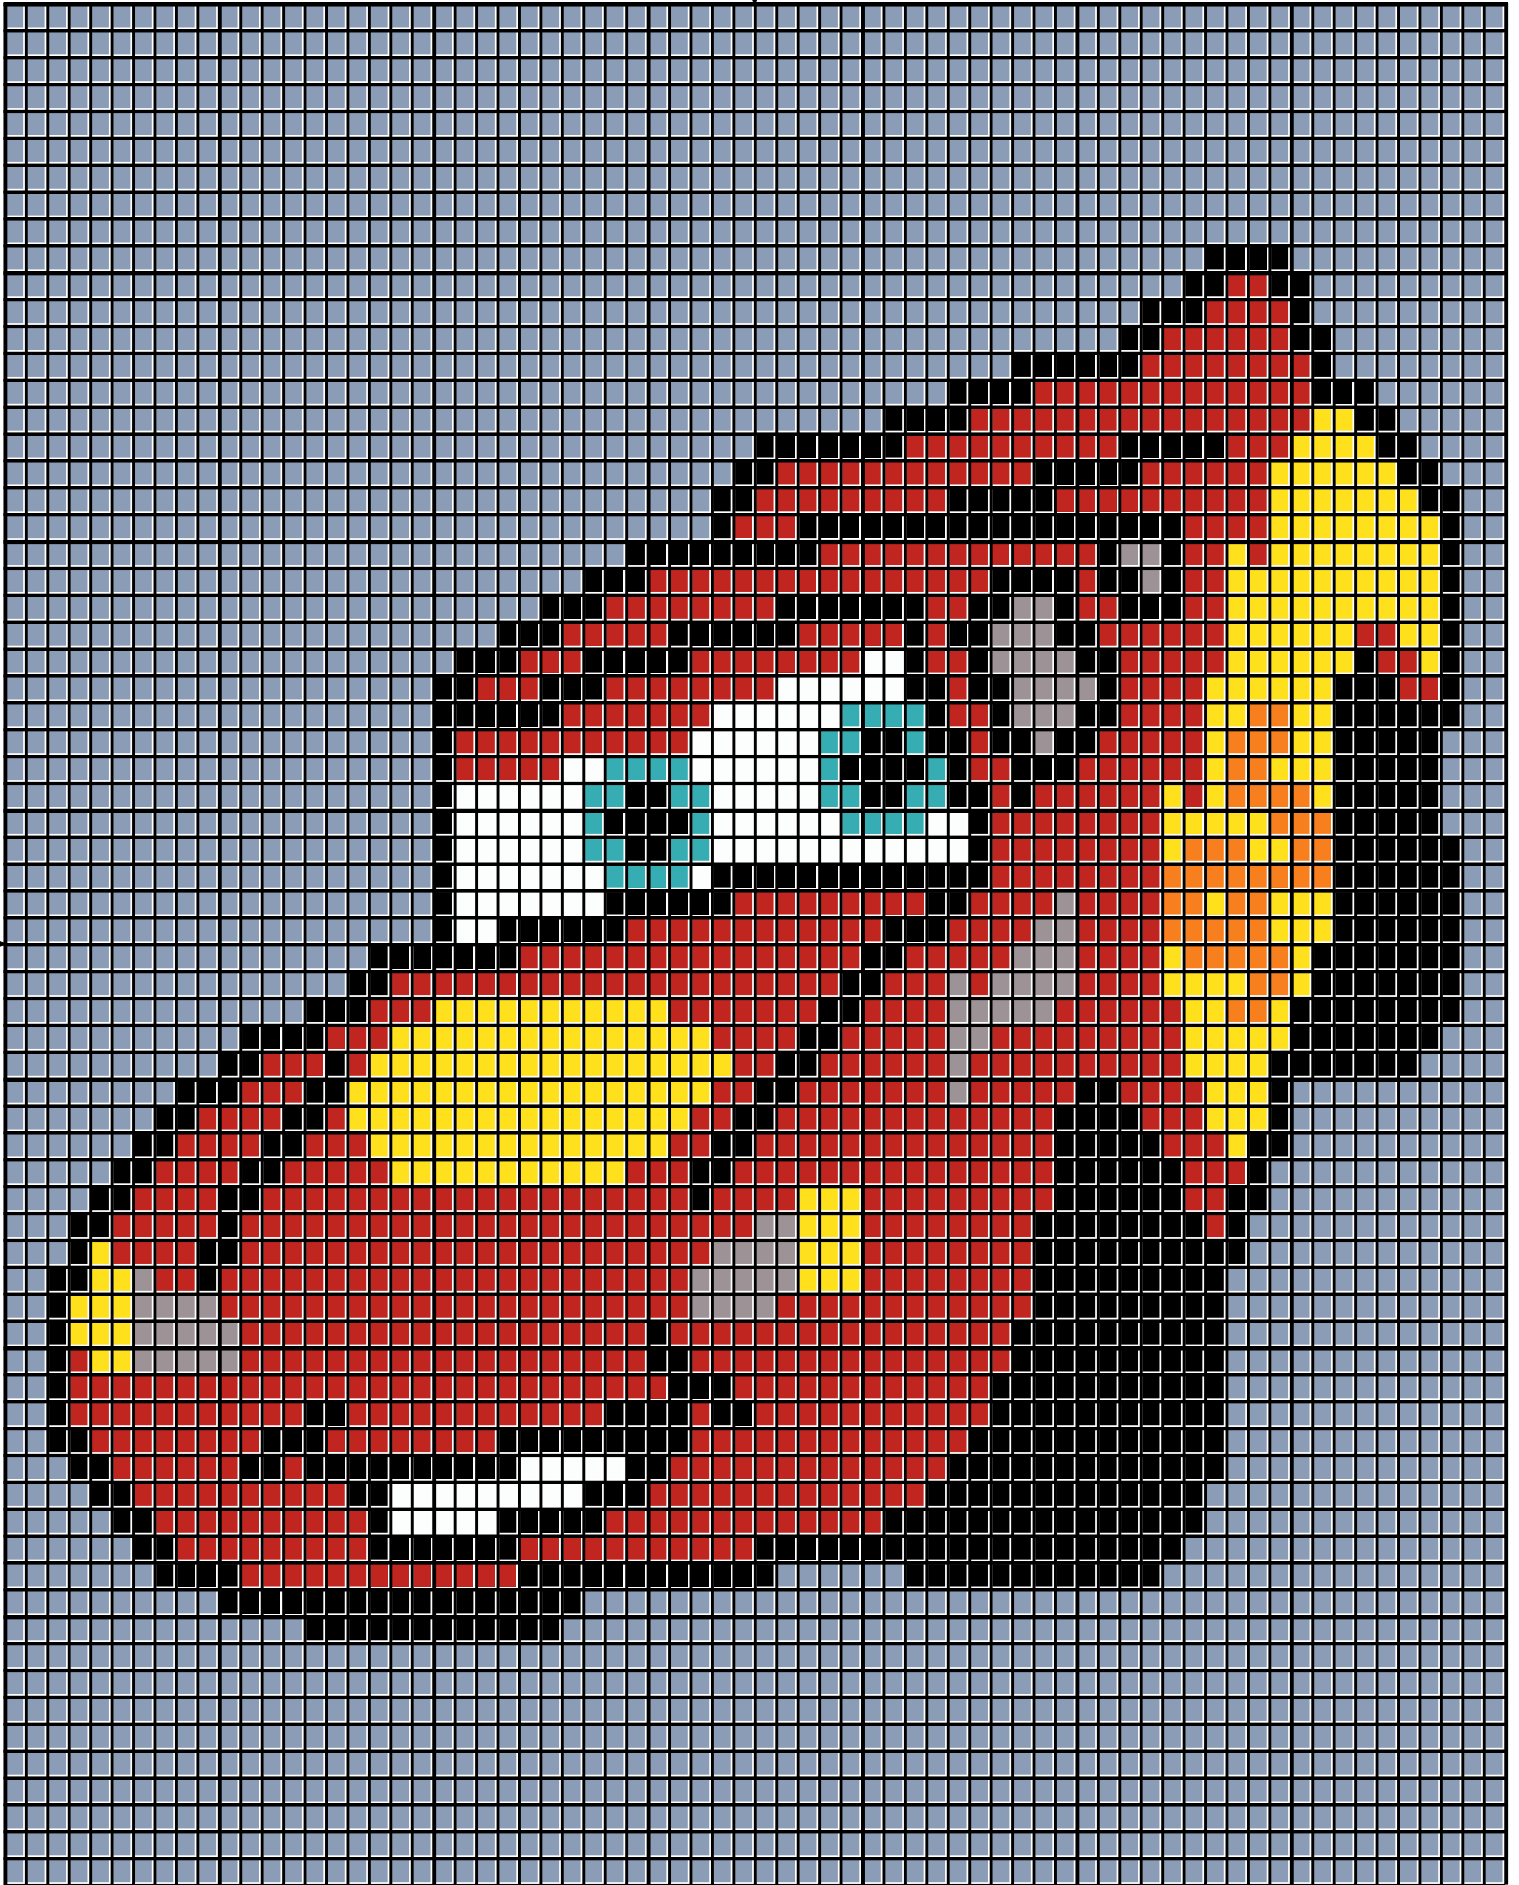

20

30

40

50

60

70

February 2018

# lightning\_70x70

---

**Author:** Donna Hammell  
**Company:** Donna's Crochet Shoppe  
**Copyright:** February 2018  
**Website:** www.donnascrochetshoppe.com  
**Grid Size:** 70W x 70H  
**Design Area:** 7.00" x 8.75" (70 x 70 stitches)

## Legend:

 [2] SSS 9729 Red  
 [2] SSS 9727 Black  
 [2] SSS 9701 White

 [2] SSS 9742 Grey Heather  
 [2] SSS 9608 Blue Mint  
 [2] SSS 9776 Lemonade

 [2] SSS 9774 Neon Orange  
 [2] SSS 9709 Light Country Blue