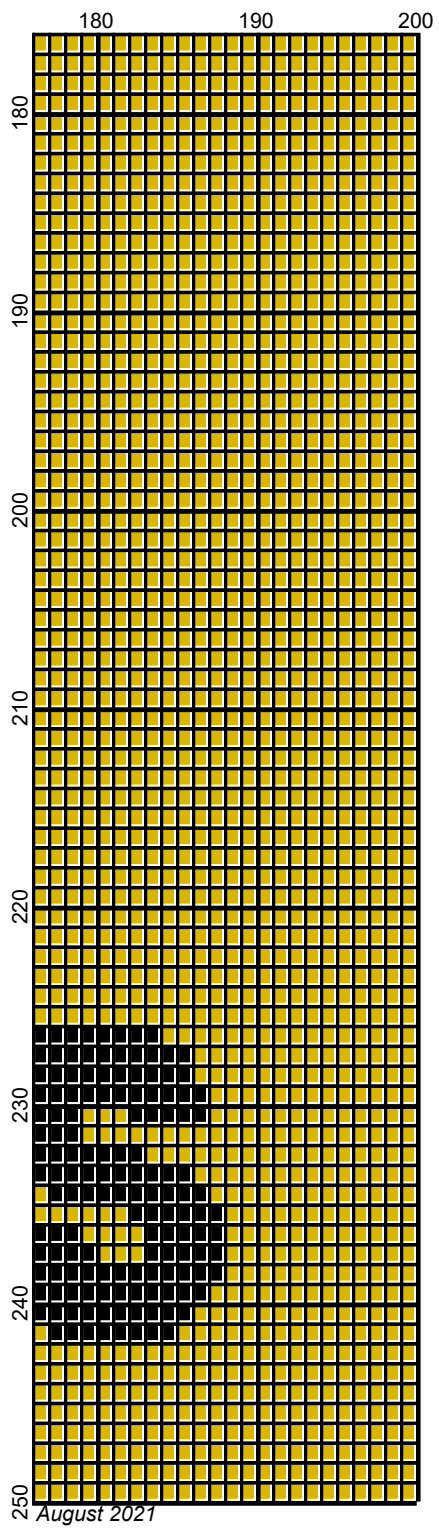

August 2021

August 2021

August 2021

August 2021

August 2021

August 2021

Legend:

■ RHS-312 ■ RHS-776 ■ RHS-321 □ RHS-311

lebron_james_200x250

Author: Donna Hammell
Copyright: August 2021
Website: www.donnascrochetshoppe.com
Grid Size: 200W x 250H
Design Area: 20.00" x 31.25" (200 x 250 stitches)

Legend:

■ [2] RHS 312 Black ■ [2] RHS 776 Dark Orchid ■ [2] RHS 321 Gold □ [2] RHS 311 WHITE

ESTIMATED YARN NEEDED:

BLACK: 16 OUNCES
DARK ORCHID: 18 OUNCES
GOLD: 42 OUNCES
WHITE: 2 OUNCES