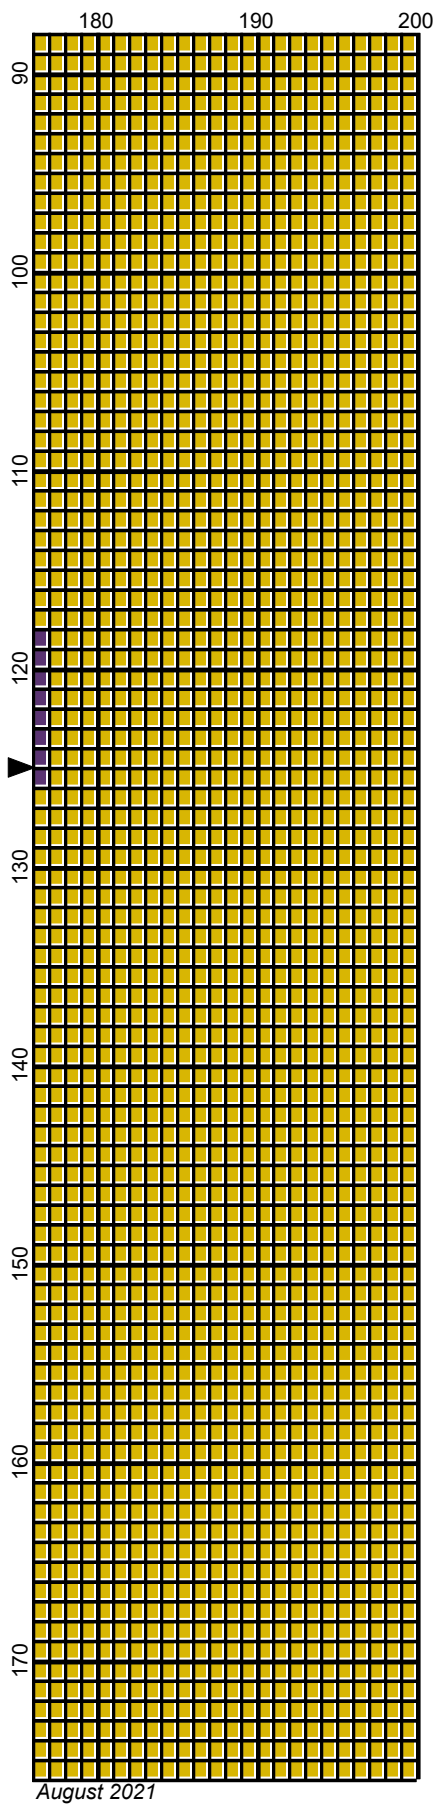

August 2021

August 2021

August 2021

August 2021

August 2021

August 2021

Legend:

■ RHS-312 ■ RHS-776 ■ RHS-321 □ RHS-311

lebron_james_200x250

Author: Donna Hammell
Copyright: August 2021
Website: www.donnascrochetshoppe.com
Grid Size: 200W x 250H
Design Area: 20.00" x 31.25" (200 x 250 stitches)

Legend:

■ [2] RHS 312 Black ■ [2] RHS 776 Dark Orchid ■ [2] RHS 321 Gold □ [2] RHS 311 WHITE

ESTIMATED YARN NEEDED:

BLACK: 16 OUNCES
DARK ORCHID: 18 OUNCES
GOLD: 42 OUNCES
WHITE: 2 OUNCES