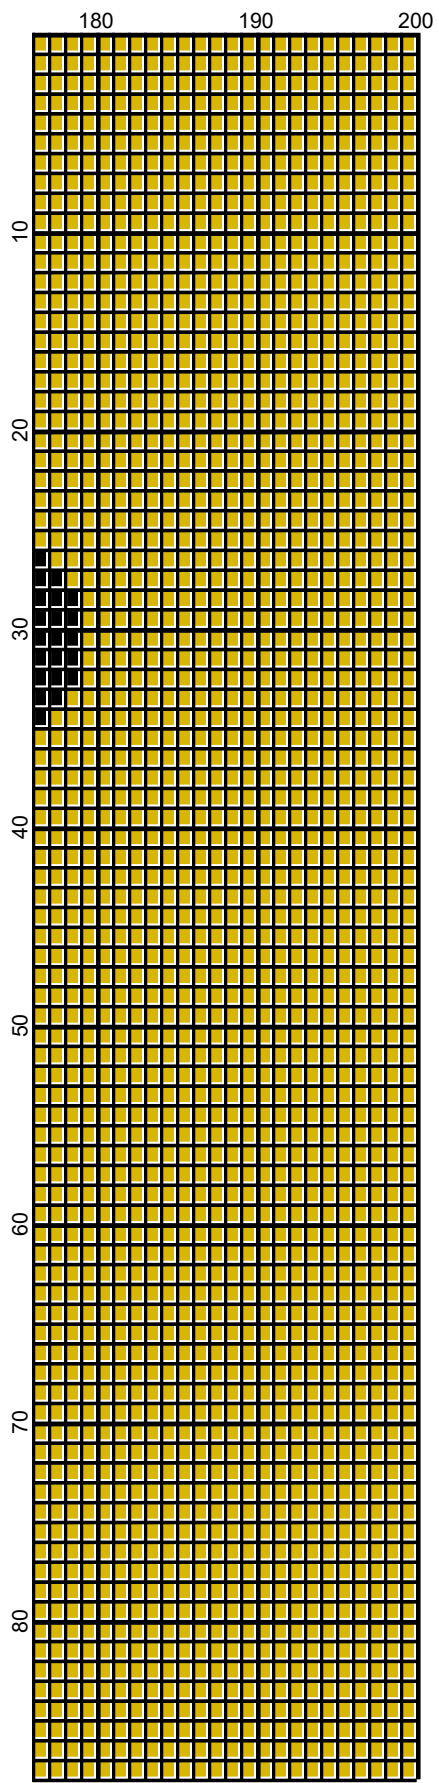

August 2021

August 2021

August 2021

August 2021

August 2021

August 2021

Legend:

■ RHS-312 ■ RHS-776 ■ RHS-321 □ RHS-311

lebron_james_200x250

Author: Donna Hammell
Copyright: August 2021
Website: www.donnascrochetshoppe.com
Grid Size: 200W x 250H
Design Area: 20.00" x 31.25" (200 x 250 stitches)

Legend:

■ [2] RHS 312 Black ■ [2] RHS 776 Dark Orchid ■ [2] RHS 321 Gold □ [2] RHS 311 WHITE

ESTIMATED YARN NEEDED:

BLACK: 16 OUNCES
DARK ORCHID: 18 OUNCES
GOLD: 42 OUNCES
WHITE: 2 OUNCES