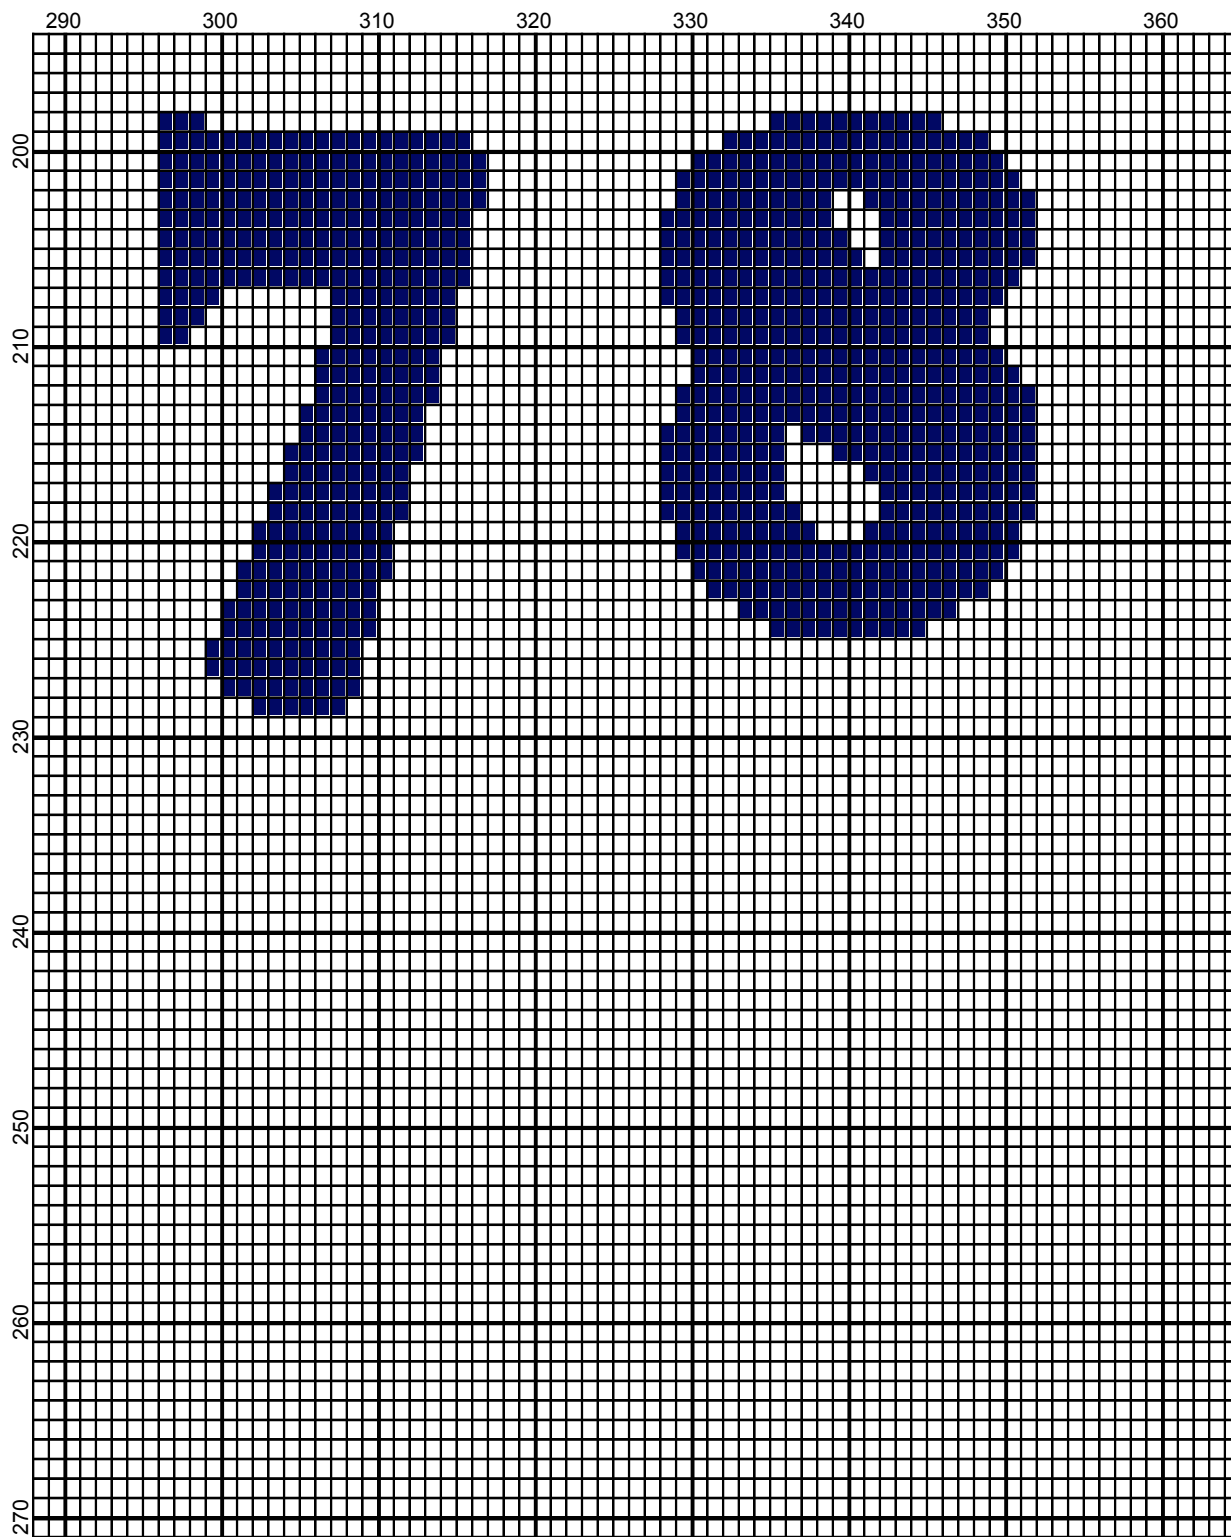

April 2009

April 2009

April 2009

April 2009

Letters - Cooper Blk BT

Author: Donna Hammell
Copyright: April 2009
Website: www.donnascrochetshoppe.com
Grid Size: 365W x 271H
Design Area: 36.10" x 33.88" (361 x 271 stitches)

Legend:

■ [2] DMC 820 royal blue - vy dk □ [2] DMC White white