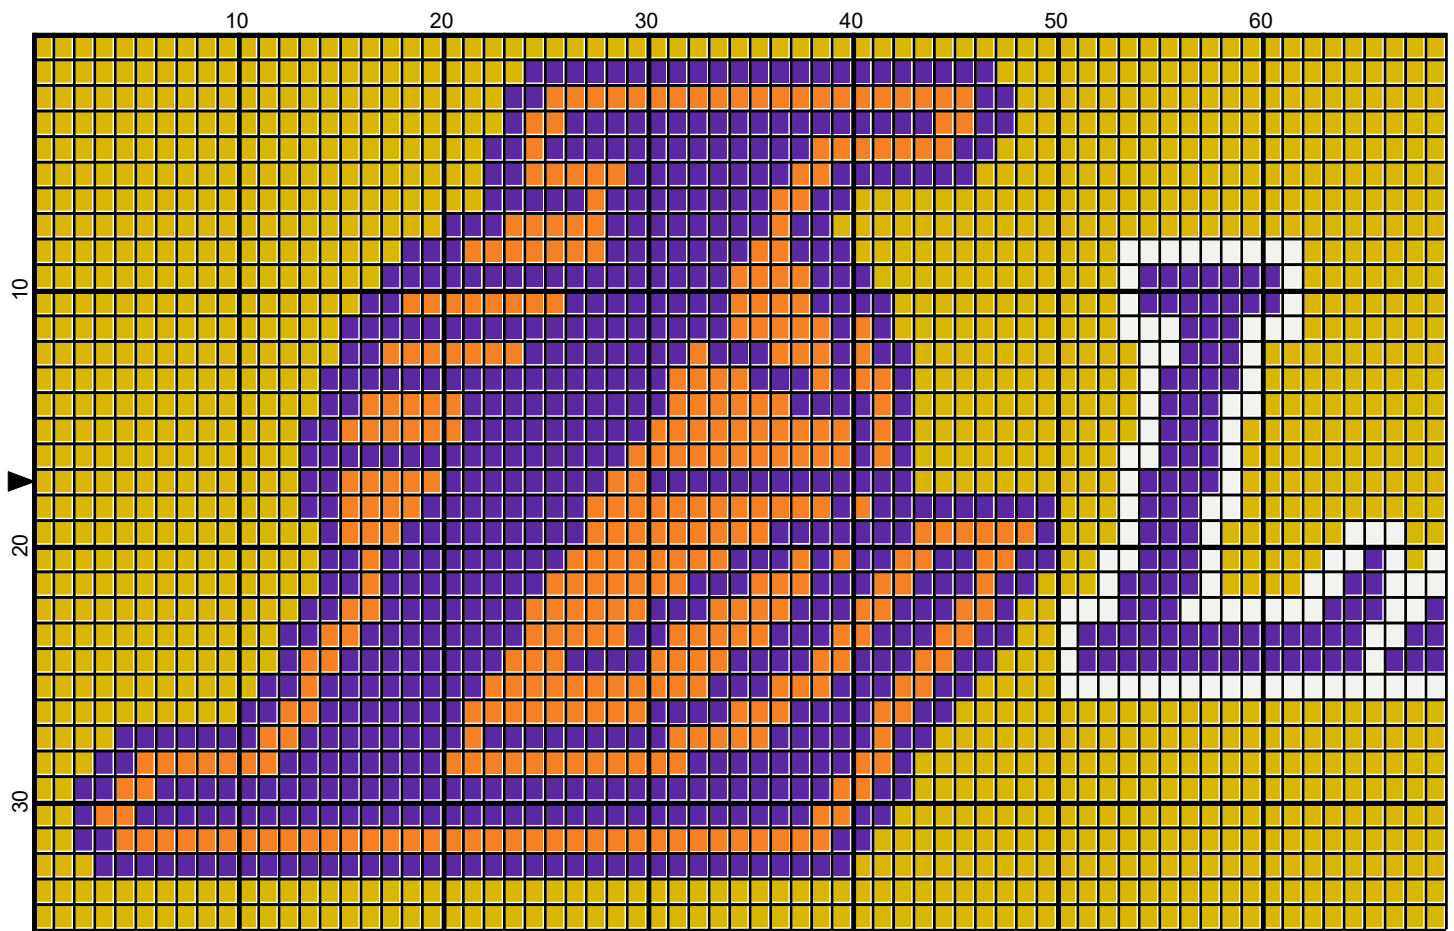

lakers\_scarf by Donna Hammell

lakers\_scarf by Donna Hammell

lakers\_scarf by Donna Hammell

# lakers\_scarf

---

**Author:** Donna Hammell  
**Website:** [www.donnacrochetshoppe.com](http://www.donnacrochetshoppe.com)  
**Grid Size:** 200W x 35H  
**Design Area:** 20.00" x 4.38" (200 x 35 stitches)