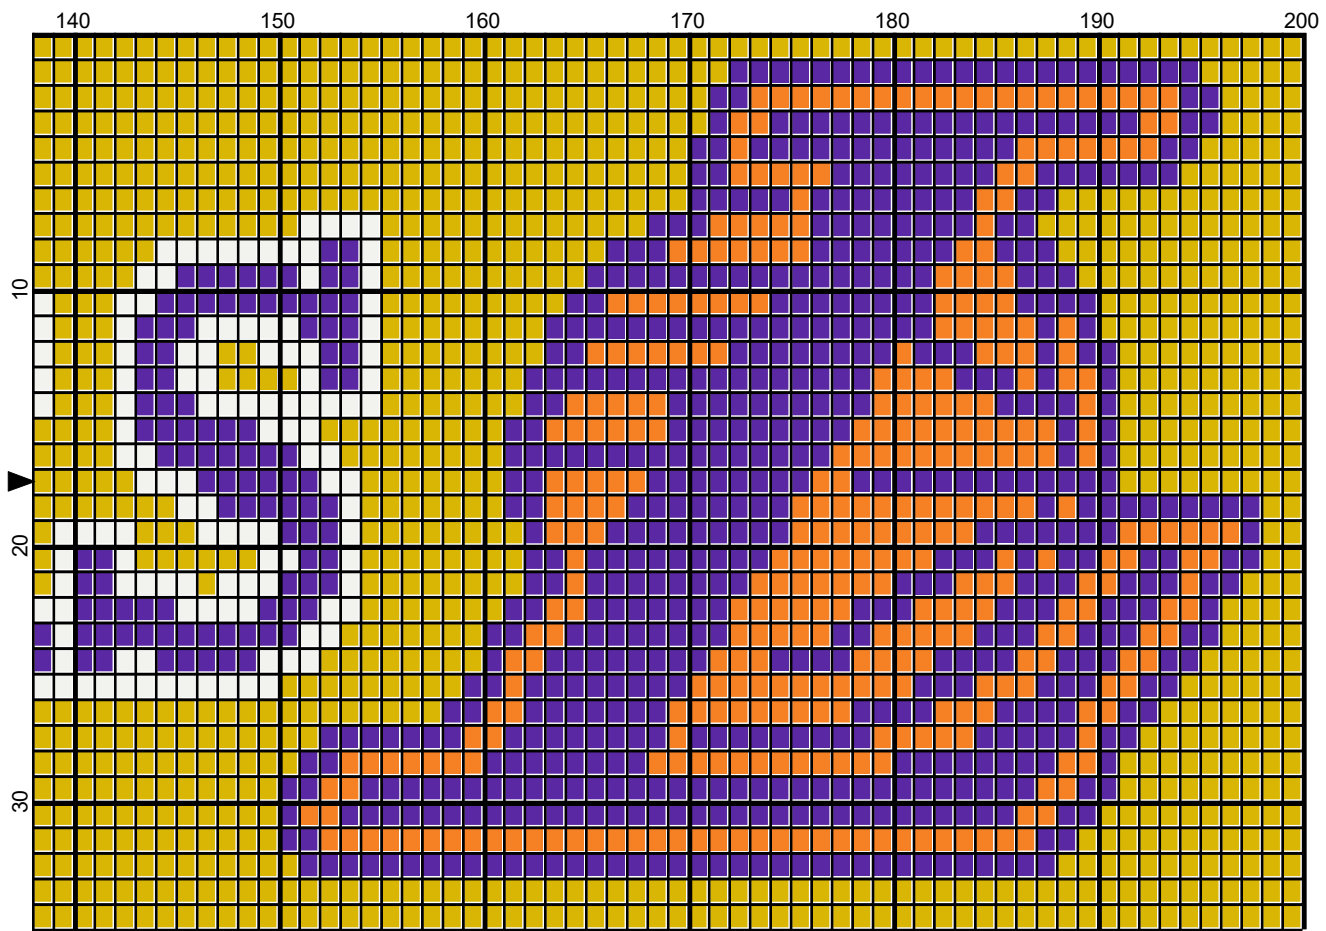

lakers\_scarf by Donna Hammell

lakers\_scarf by Donna Hammell

lakers\_scarf by Donna Hammell

# lakers\_scarf

---

**Author:** Donna Hammell  
**Website:** [www.donnacrochetshoppe.com](http://www.donnacrochetshoppe.com)  
**Grid Size:** 200W x 35H  
**Design Area:** 20.00" x 4.38" (200 x 35 stitches)