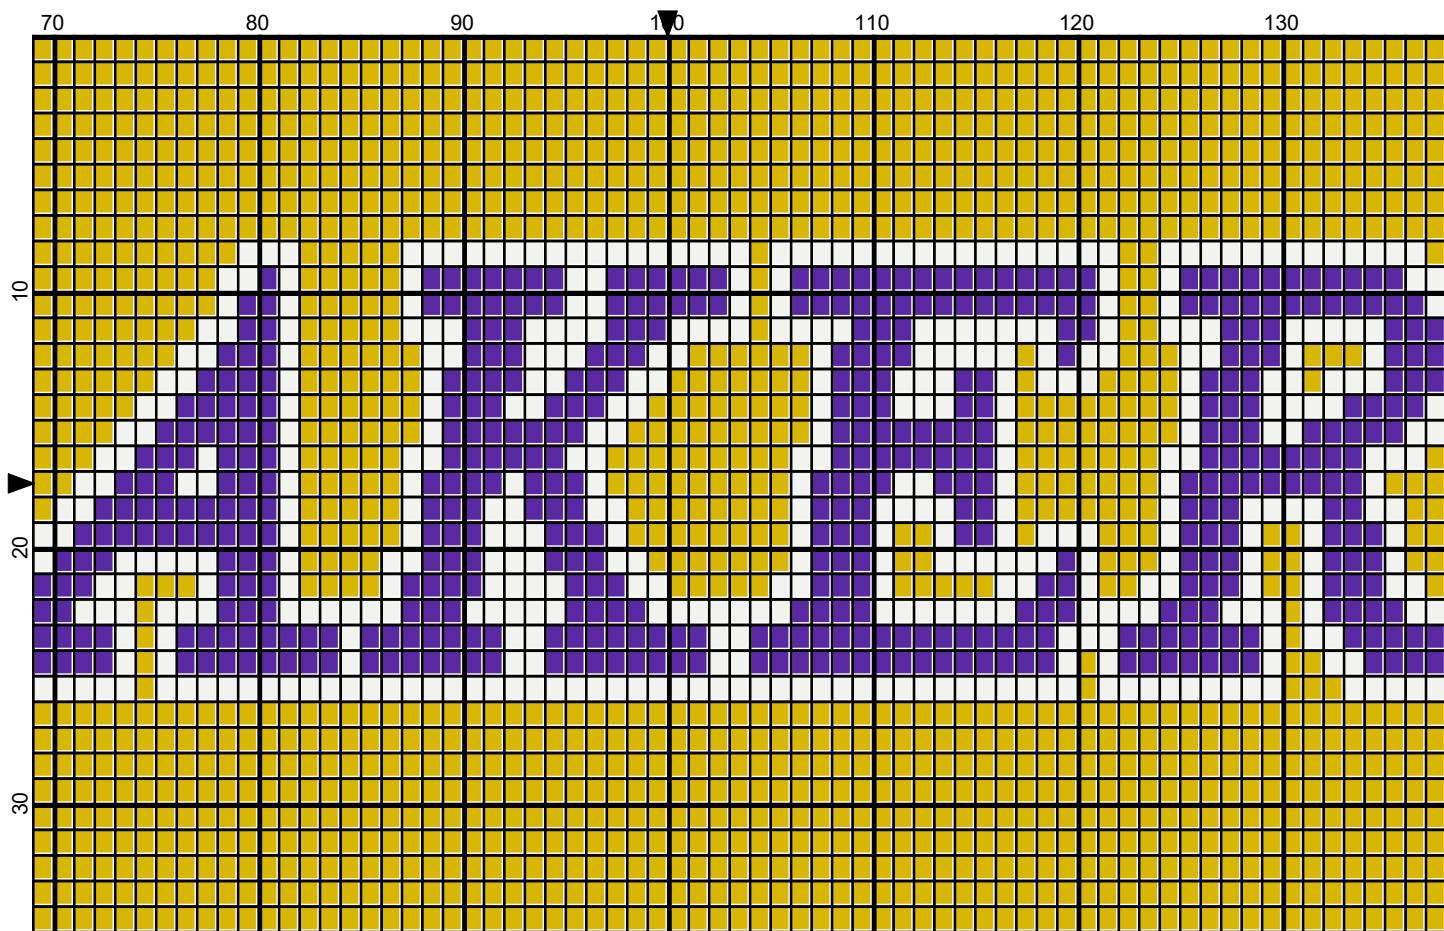

lakers\_scarf by Donna Hammell

lakers\_scarf by Donna Hammell

lakers\_scarf by Donna Hammell

# lakers\_scarf

---

**Author:** Donna Hammell  
**Website:** [www.donnacrochetshoppe.com](http://www.donnacrochetshoppe.com)  
**Grid Size:** 200W x 35H  
**Design Area:** 20.00" x 4.38" (200 x 35 stitches)