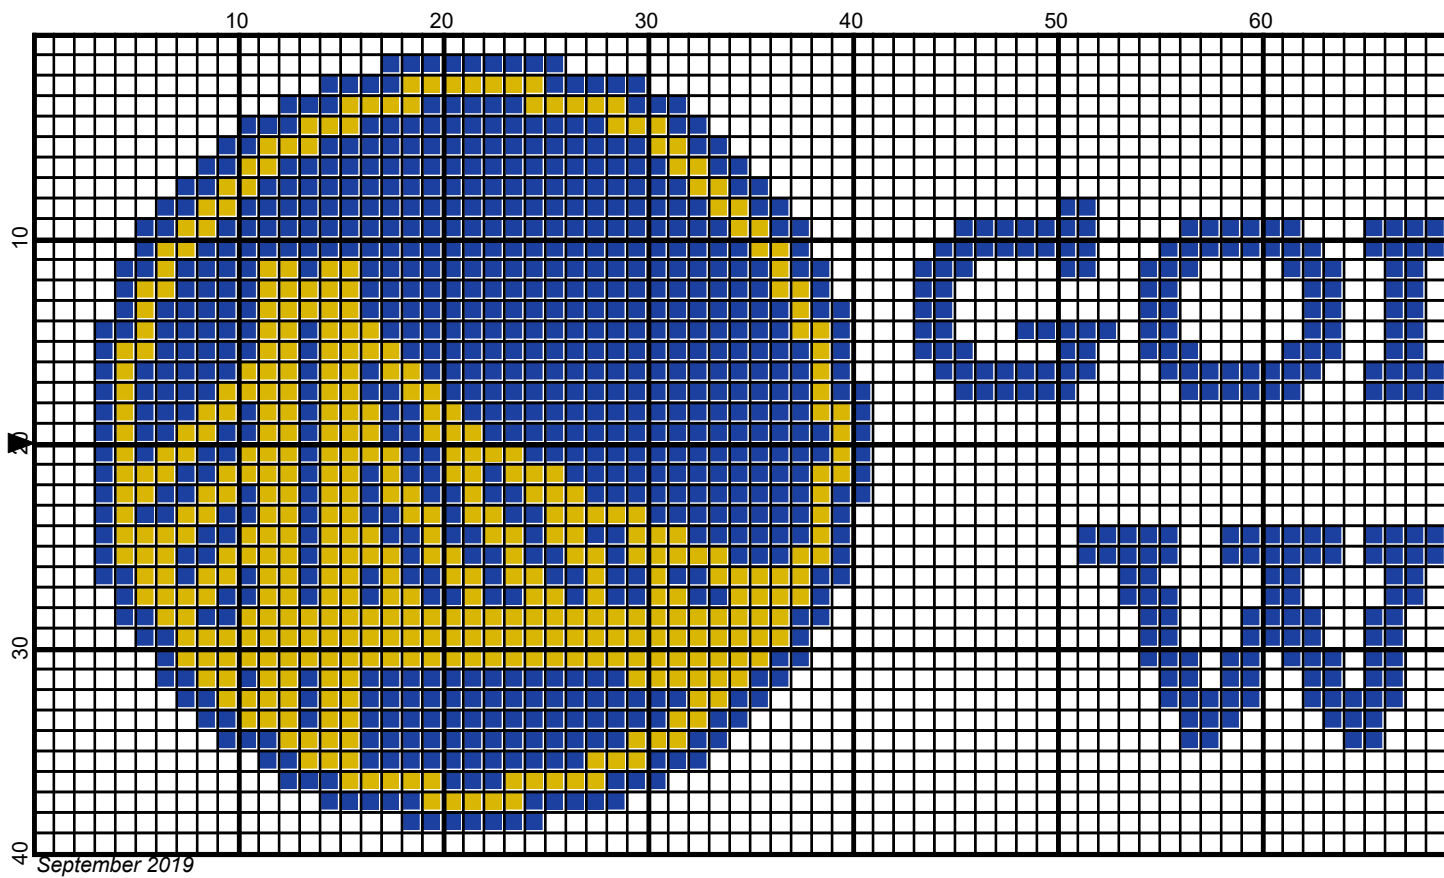

golden_state_warriors_scarf by Donna Hammell

September 2019

golden_state_warriors_scarf by Donna Hammell

golden_state_warriors_scarf by Donna Hammell

golden_state_warriors_scarf

Author: Donna Hammell
Copyright: September 2019
Website: www.donnascrochetshoppe.com
Grid Size: 200W x 40H
Design Area: 20.00" x 4.00" (200 x 40 stitches)

Legend:

 [2] RHS 321 Gold

 [2] RHS 886 Blue

 [2] RHS 311 WHITE

ESTIMATED YARN NEEDED:

- GOLD: 2 OUNCES

BLUE: 4 OUNCES

WHITE: 6 OUNCES