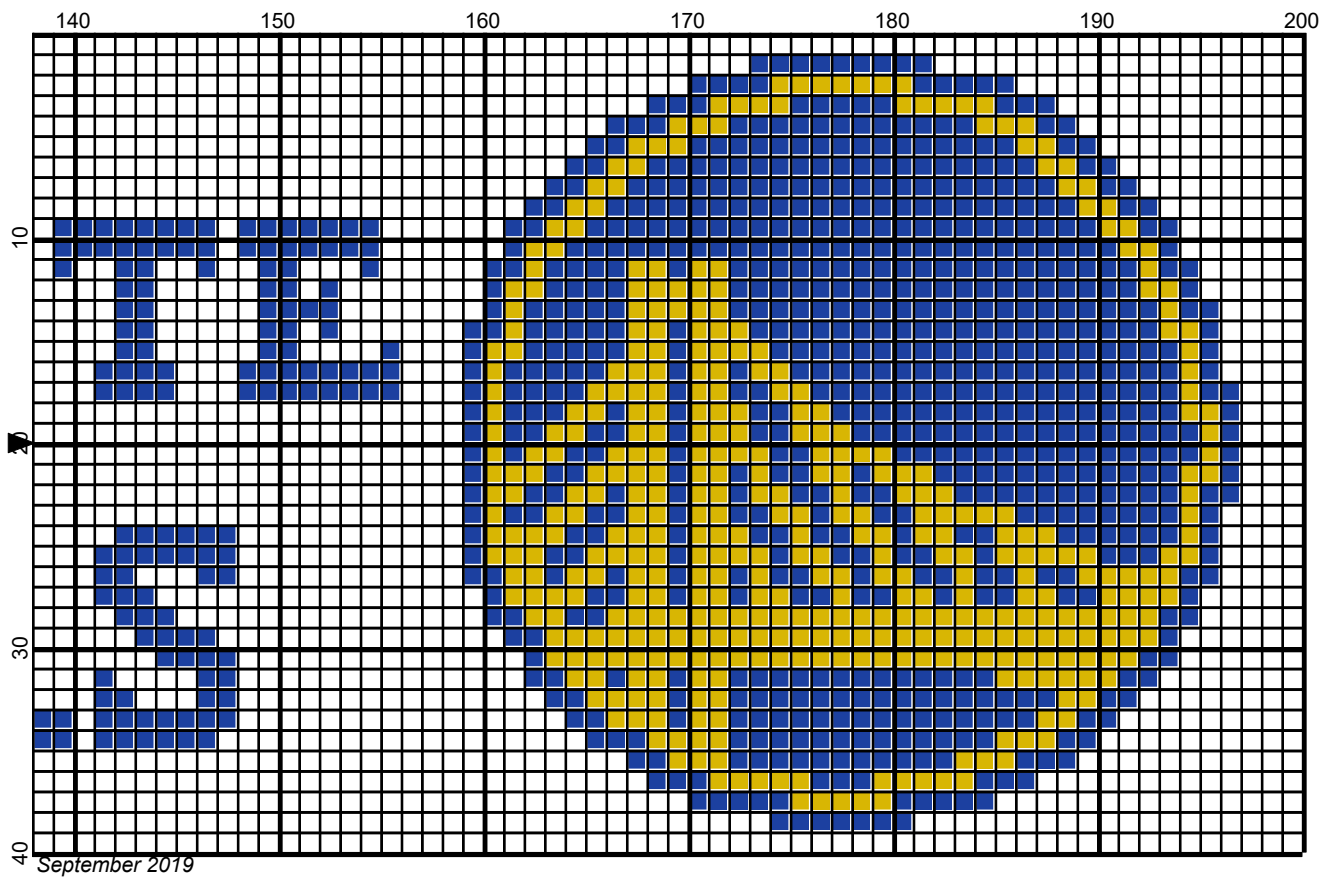

golden_state_warriors_scarf by Donna Hammell

September 2019

golden_state_warriors_scarf by Donna Hammell

golden_state_warriors_scarf by Donna Hammell

golden_state_warriors_scarf

Author: Donna Hammell
Copyright: September 2019
Website: www.donnascrochetshoppe.com
Grid Size: 200W x 40H
Design Area: 20.00" x 4.00" (200 x 40 stitches)

Legend:

 [2] RHS 321 Gold

 [2] RHS 886 Blue

 [2] RHS 311 WHITE

ESTIMATED YARN NEEDED:

- GOLD: 2 OUNCES

BLUE: 4 OUNCES

WHITE: 6 OUNCES