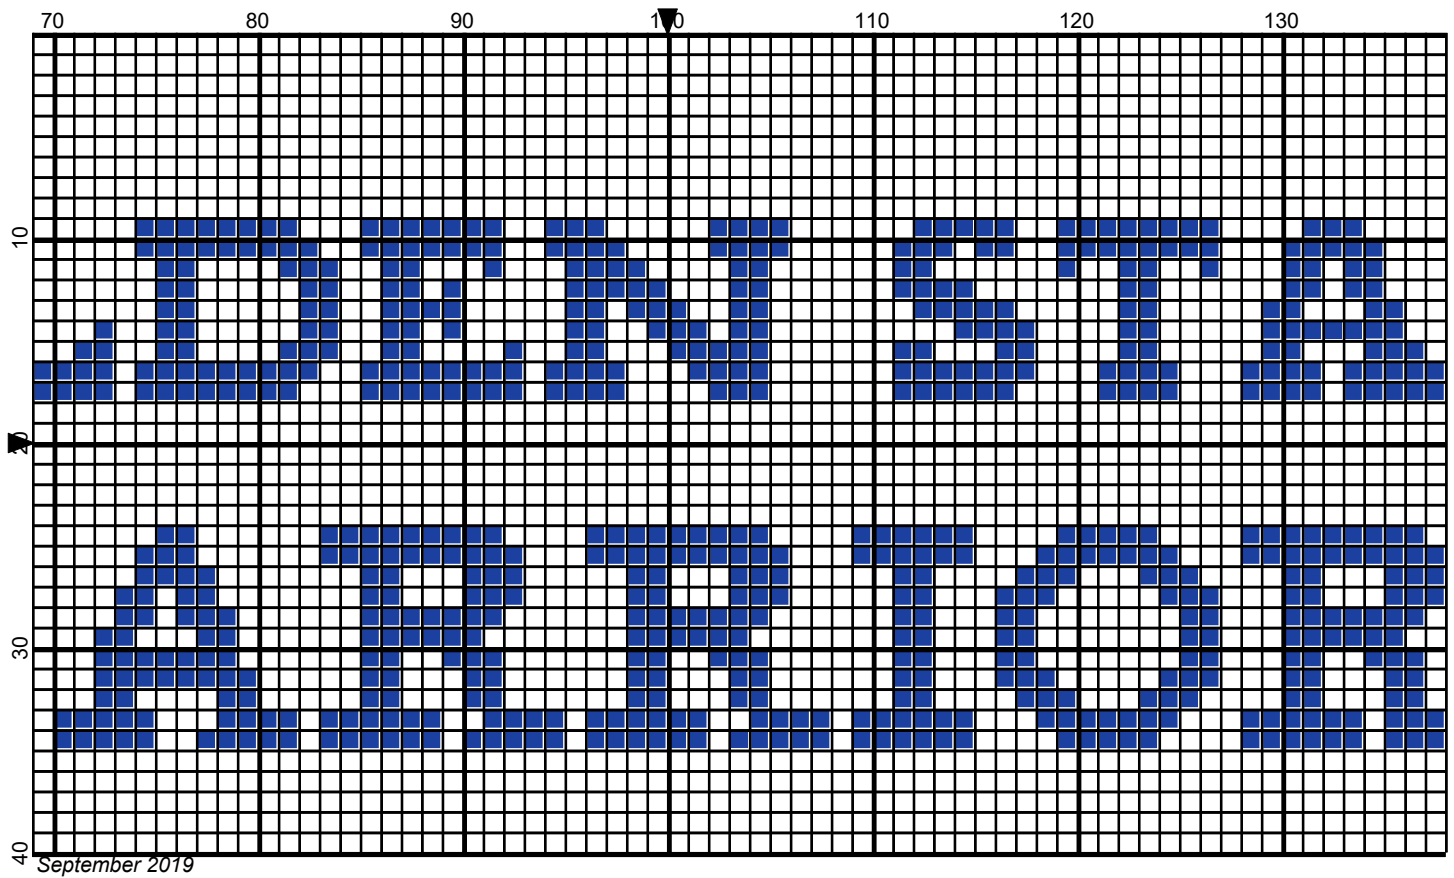

golden_state_warriors_scarf by Donna Hammell

September 2019

golden_state_warriors_scarf by Donna Hammell

golden_state_warriors_scarf by Donna Hammell

golden_state_warriors_scarf

Author: Donna Hammell
Copyright: September 2019
Website: www.donnascrochetshoppe.com
Grid Size: 200W x 40H
Design Area: 20.00" x 4.00" (200 x 40 stitches)

Legend:

 [2] RHS 321 Gold

 [2] RHS 886 Blue

 [2] RHS 311 WHITE

ESTIMATED YARN NEEDED:

- GOLD: 2 OUNCES

BLUE: 4 OUNCES

WHITE: 6 OUNCES