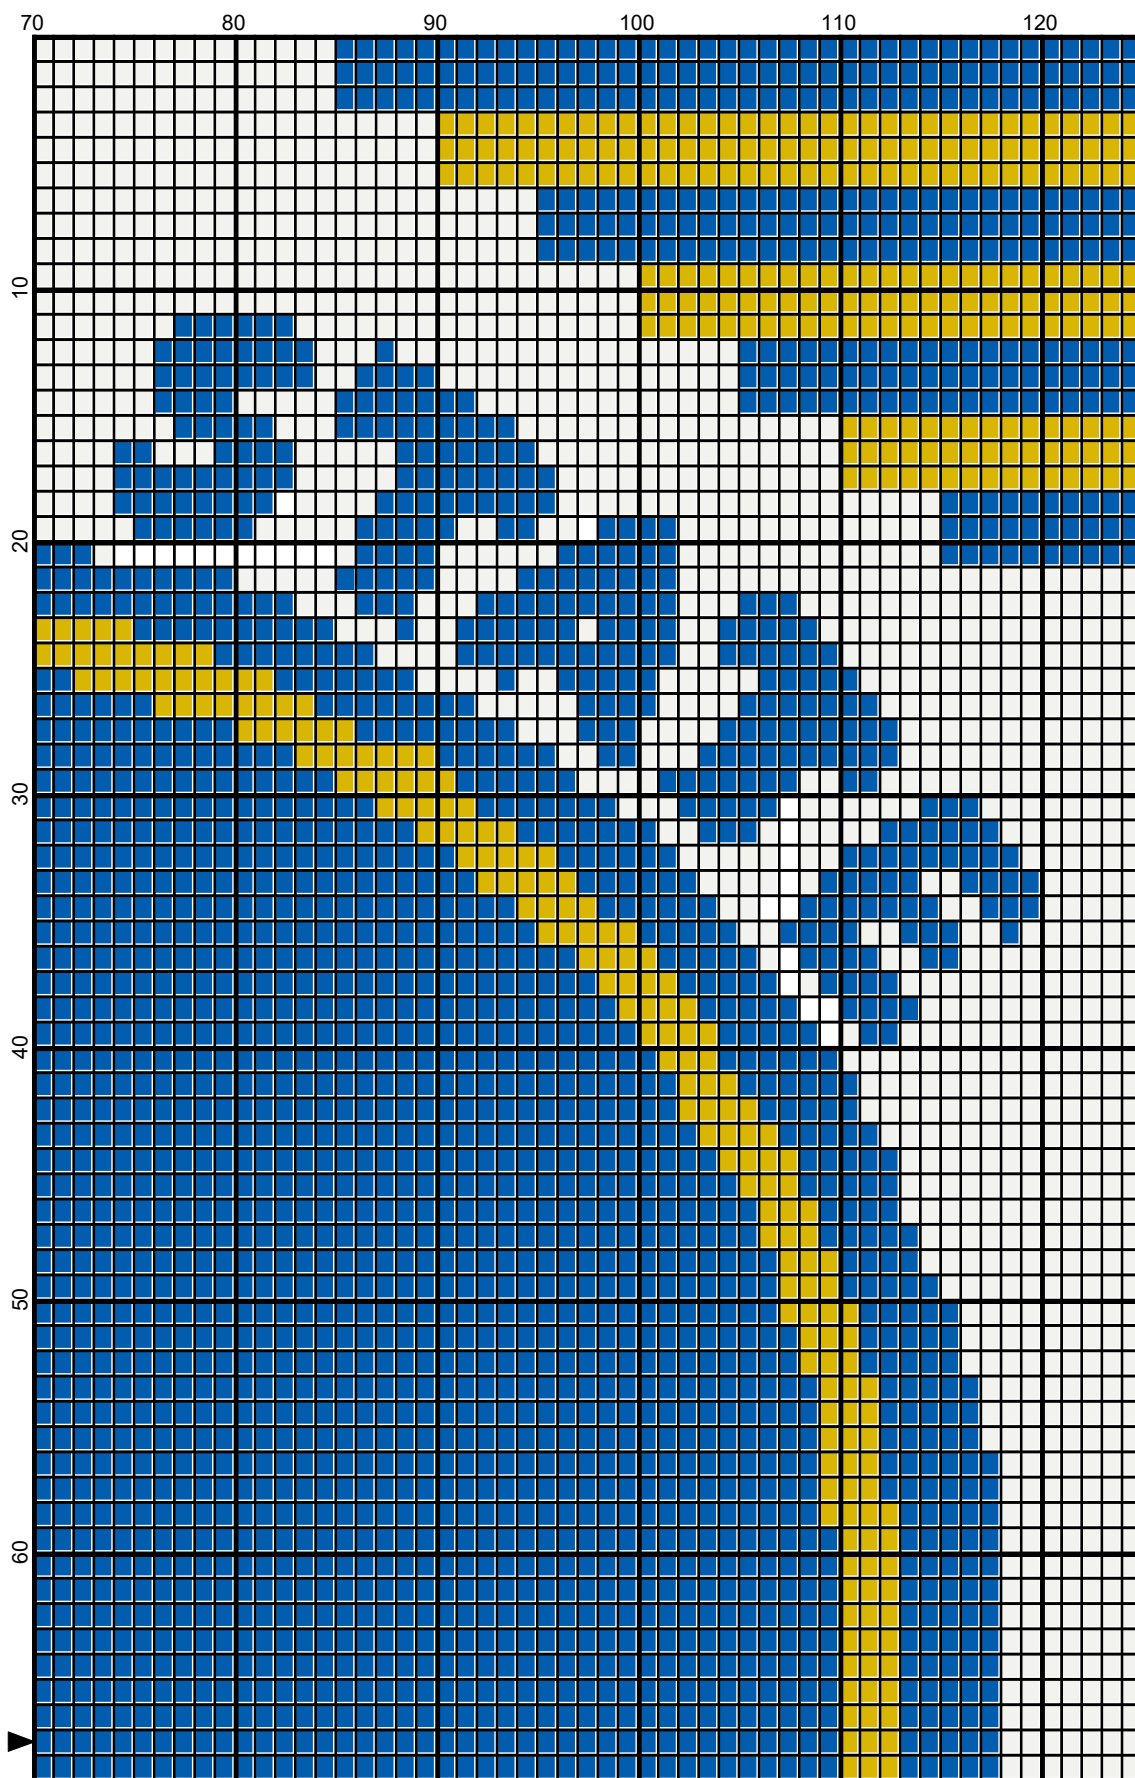

December 2018

December 2018

December 2018

December 2018

golden_state_warriors_125x25

Author: Donna Hammell
Copyright: December 2018
Website: www.donnacrochetshoppe.com
Grid Size: 125W x 135H
Design Area: 12.50" x 16.88" (125 x 135 stitches)

Legend:

 [2] RHS 321 Gold

 [2] RHS 3945 BLUE SUEDE

 [2] RHS 316 Soft White

ESTIMATED YARN NEEDED:

GOLD/YELLOW: 4 OUNCES

BLUE: 12 OUNCES

WHITE: 8 OUNCES