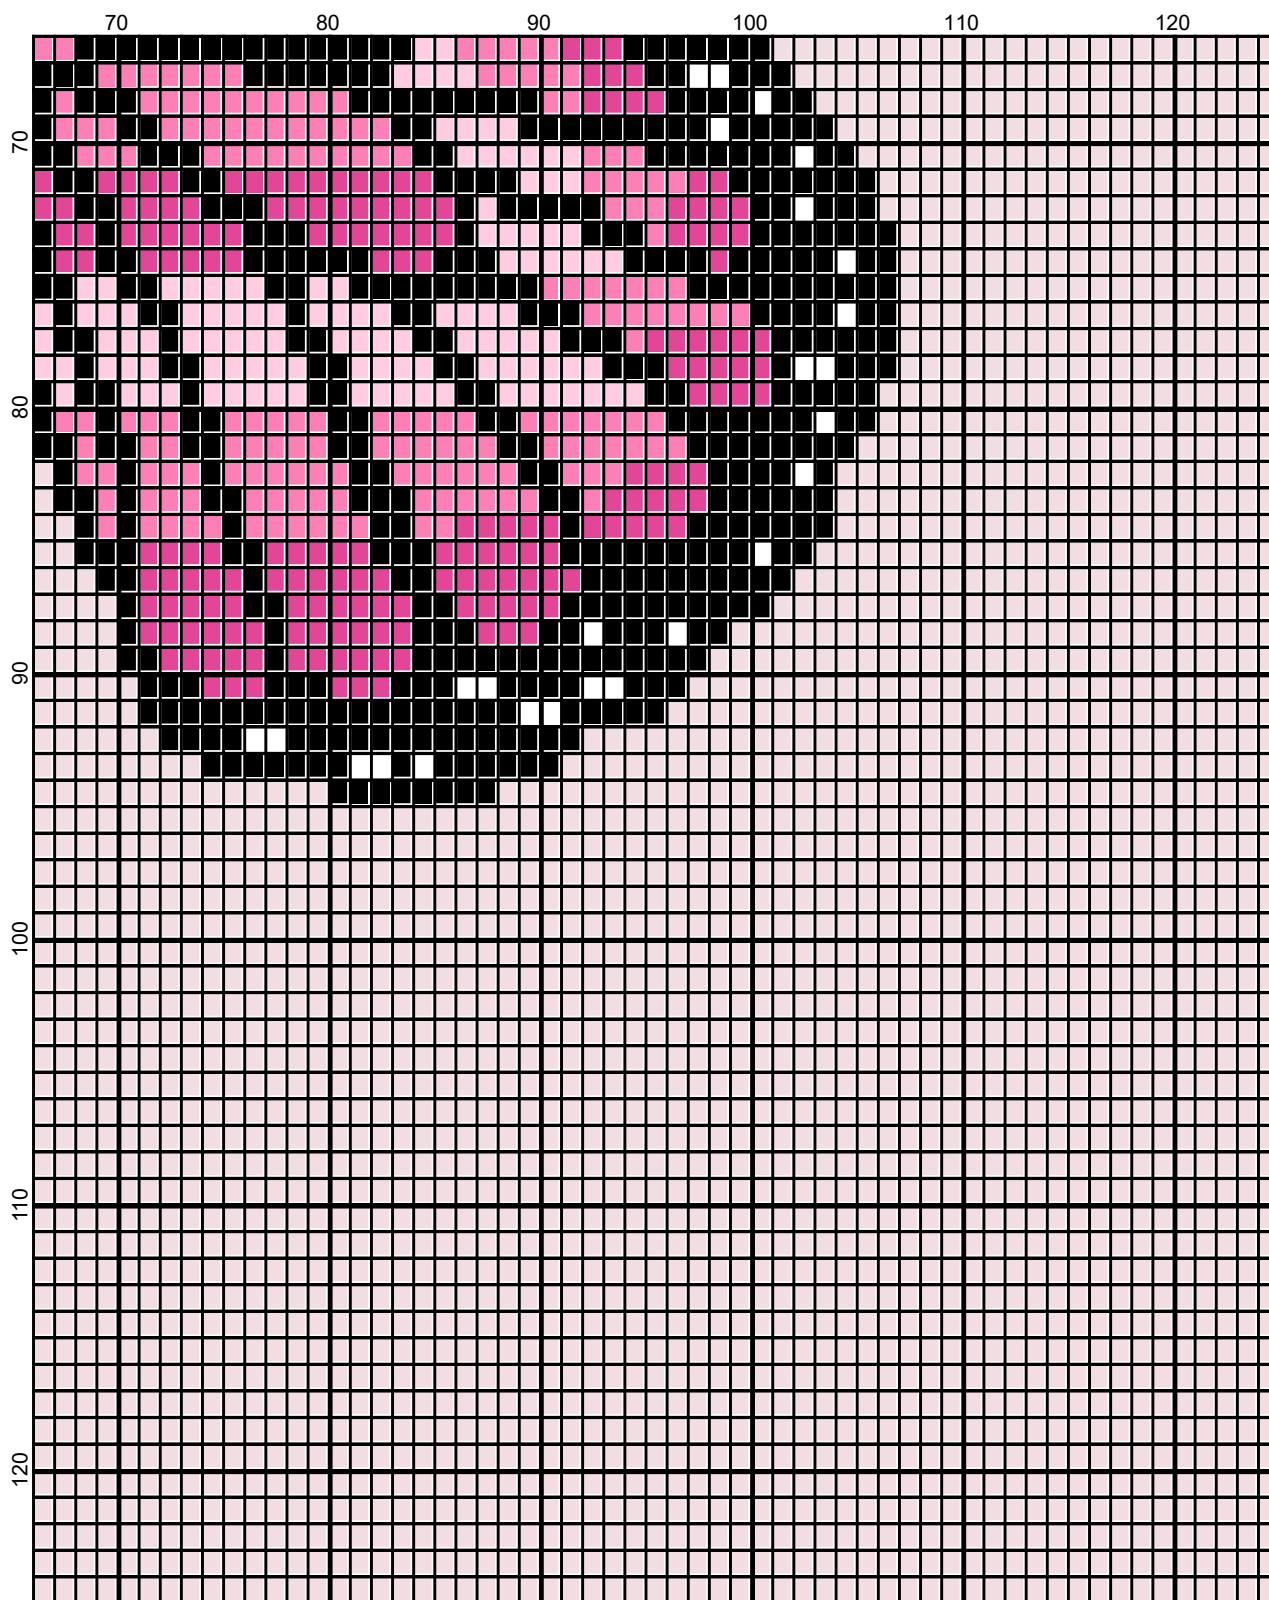

November 2022

- HOB-839332
- RHS-373
- RHS-722
- RHS-718
- RHS-724
- RHS-311