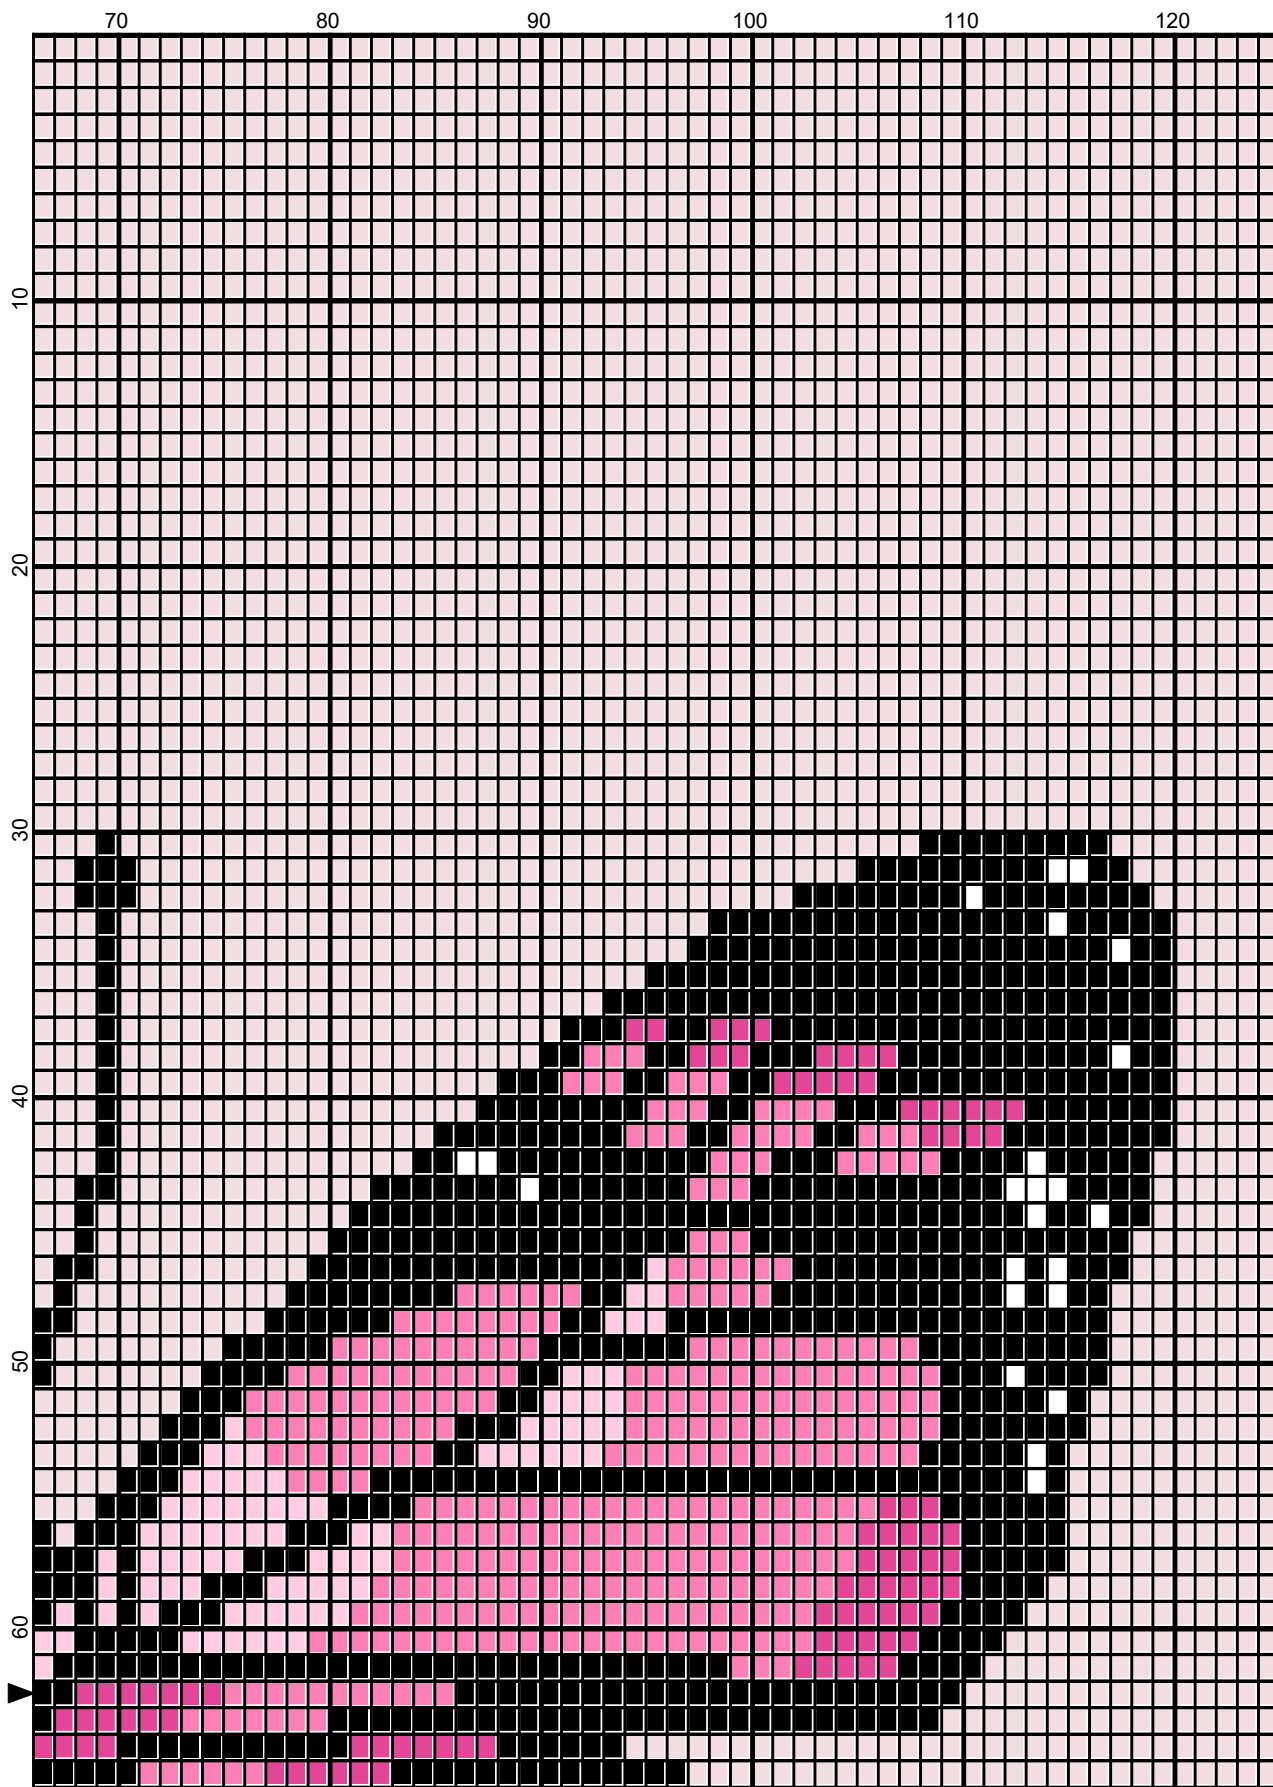

November 2022

Legend:

- HOB-839332
- RHS-373
- RHS-722
- RHS-718
- RHS-724
- RHS-311

butterfly_125x125_pink

Author: Donna Hammell
Copyright: November 2022
Website: www.donnascrochetshoppe.com
Grid Size: 125W x 125H
Design Area: 12.50" x 15.63" (125 x 125 stitches)

Legend:

■ [2] HOB	839332 Black	■ [2] RHS	722 Pretty N Pink	■ [2] RHS	724 Baby Pink
■ [2] RHS	373 Petal Pink	■ [2] RHS	718 Shocking Pink	■ [2] RHS	311 WHITE

ESTIMATED YARN NEEDED:

BLACK: 175 YDS
PETAL PINK: 30 YDS
PRETTY N PINK: 70 YDS
SHOCKING PINK: 75 YDS
BABY PINK: 700 YDS
WHITE: 7 YDS

November 2022

November 2022

Legend:

November 2022

- HOB-839332
- RHS-373
- RHS-722
- RHS-718
- RHS-724
- RHS-311