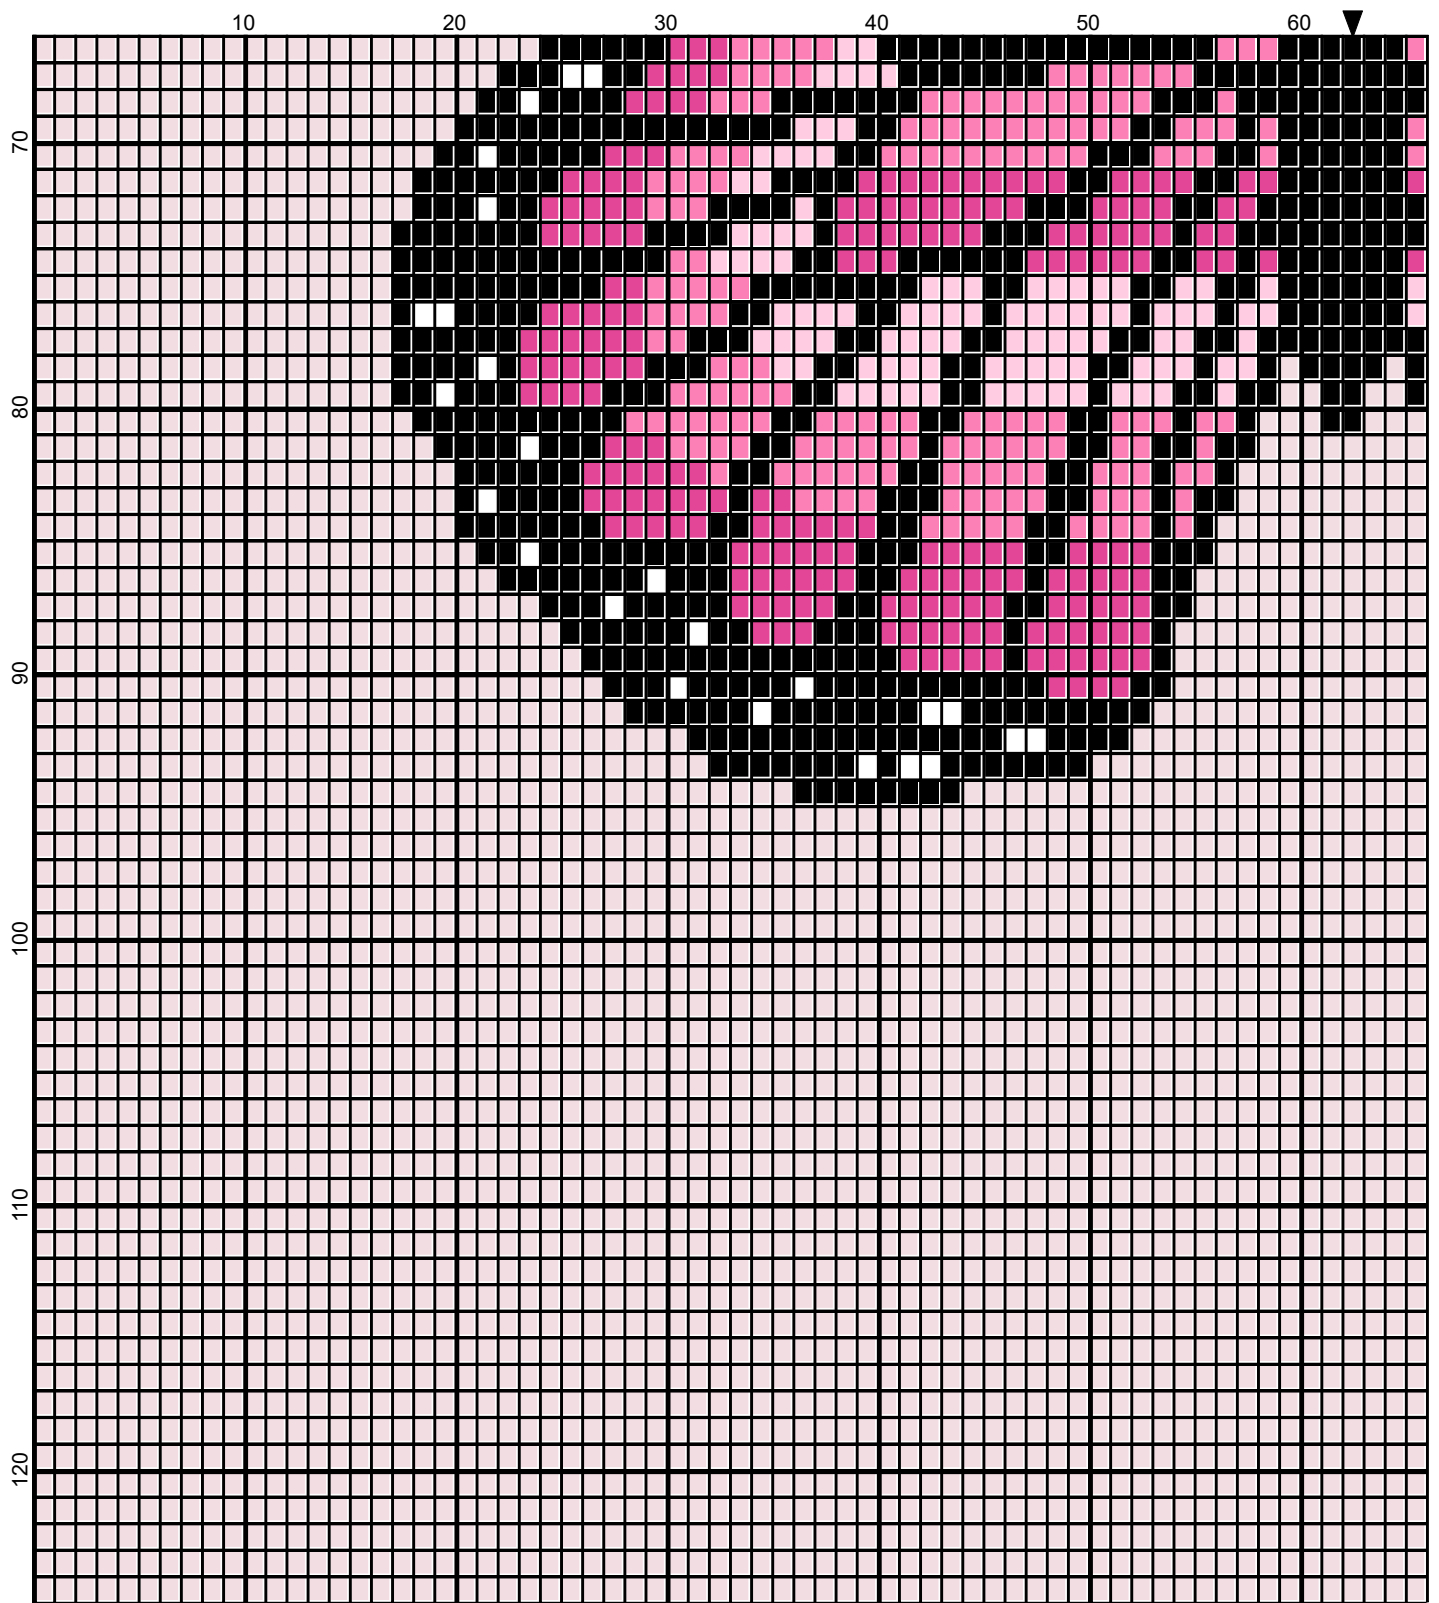

November 2022

Legend: