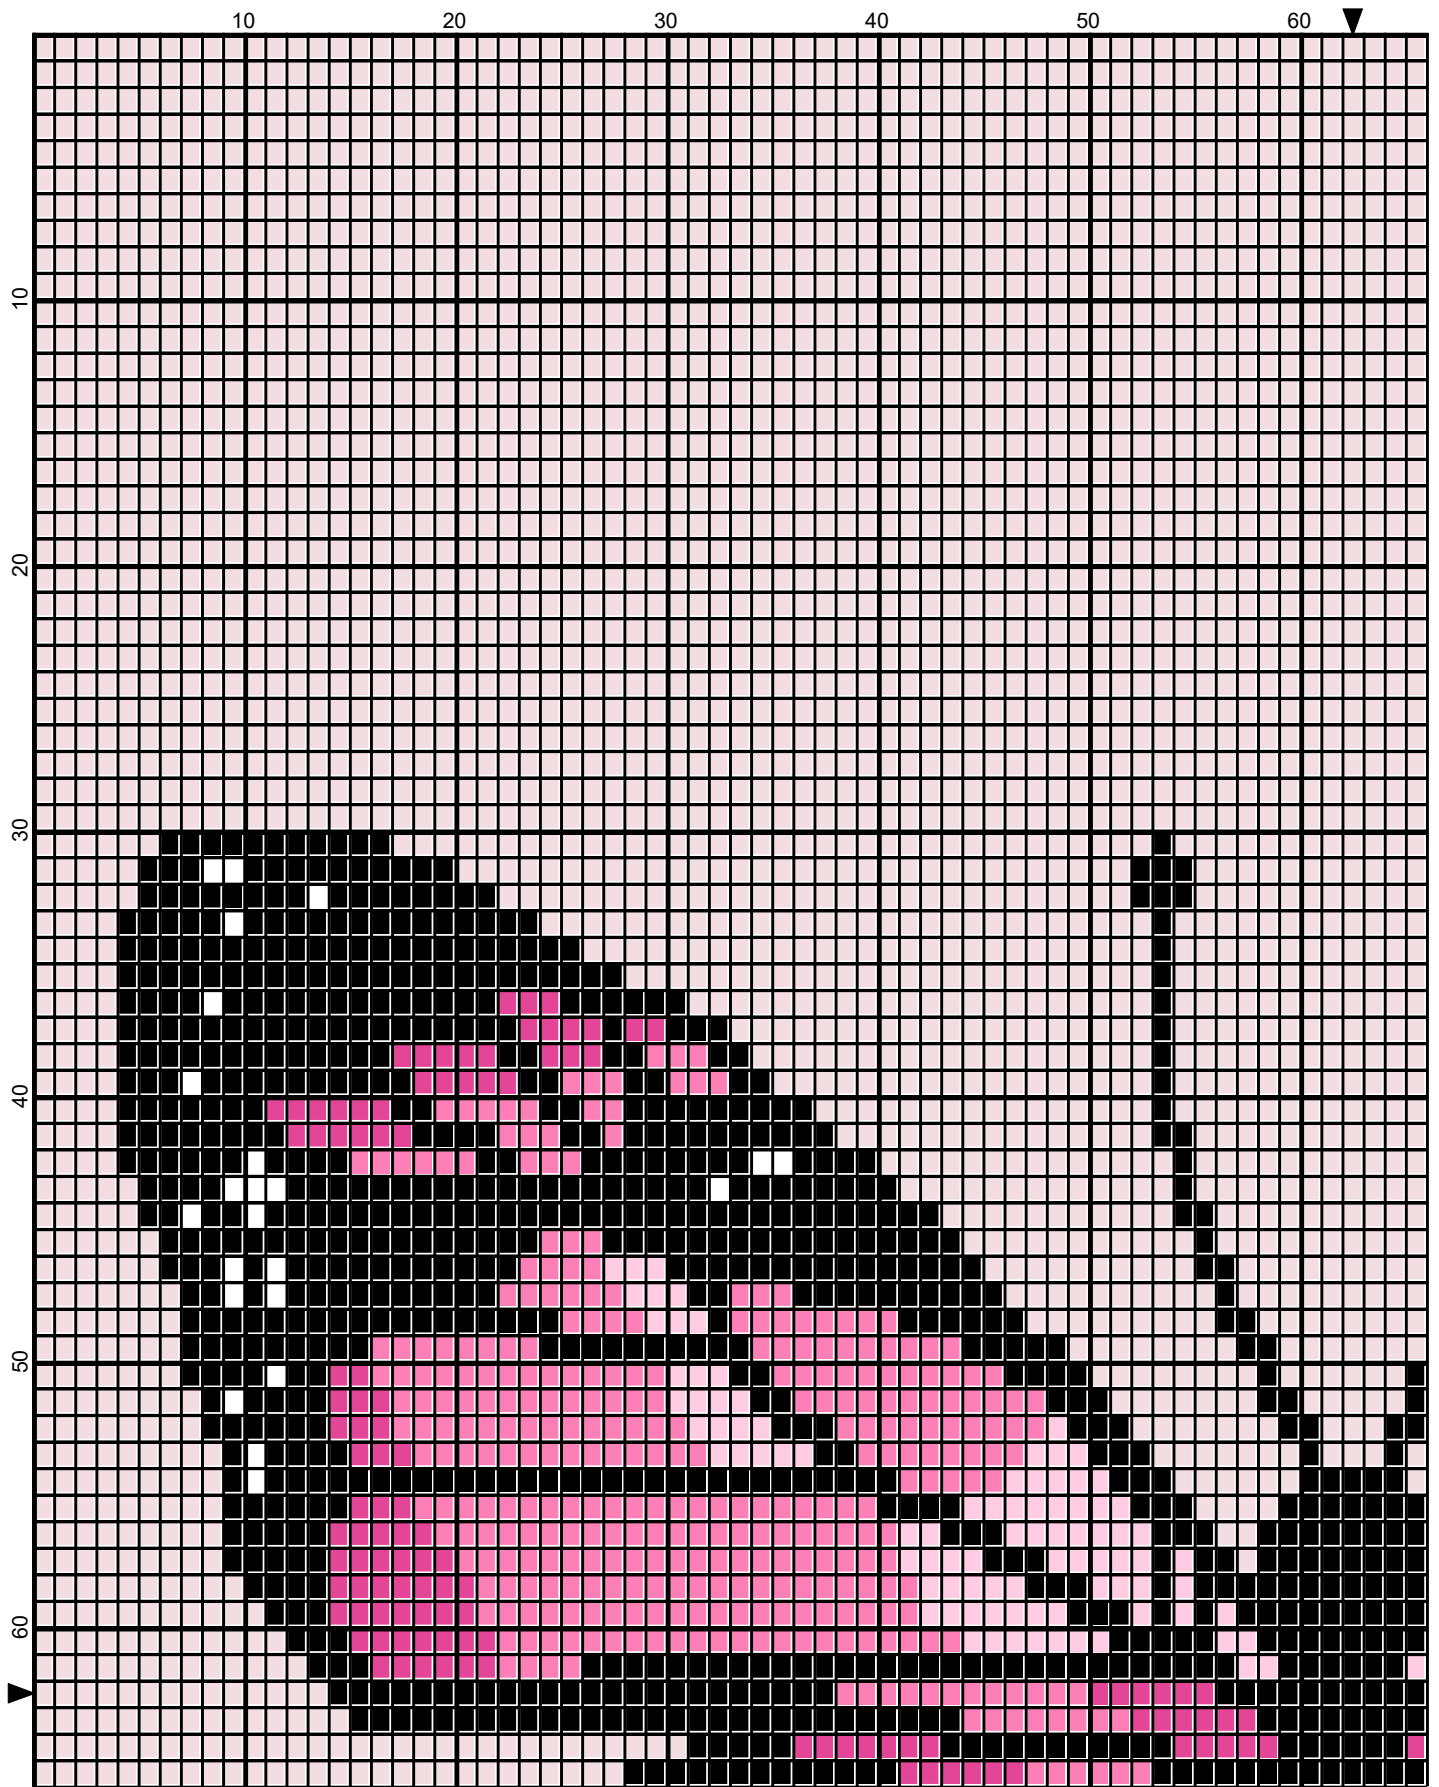

November 2022

Legend:

- HOB-839332
- RHS-373
- RHS-722
- RHS-718
- RHS-724
- RHS-311

butterfly_125x125_pink

Author: Donna Hammell
Copyright: November 2022
Website: www.donnascrochetshoppe.com
Grid Size: 125W x 125H
Design Area: 12.50" x 15.63" (125 x 125 stitches)

Legend:

■ [2] HOB	839332 Black	■ [2] RHS	722 Pretty N Pink	■ [2] RHS	724 Baby Pink
■ [2] RHS	373 Petal Pink	■ [2] RHS	718 Shocking Pink	■ [2] RHS	311 WHITE

ESTIMATED YARN NEEDED:

BLACK: 175 YDS
PETAL PINK: 30 YDS
PRETTY N PINK: 70 YDS
SHOCKING PINK: 75 YDS
BABY PINK: 700 YDS
WHITE: 7 YDS