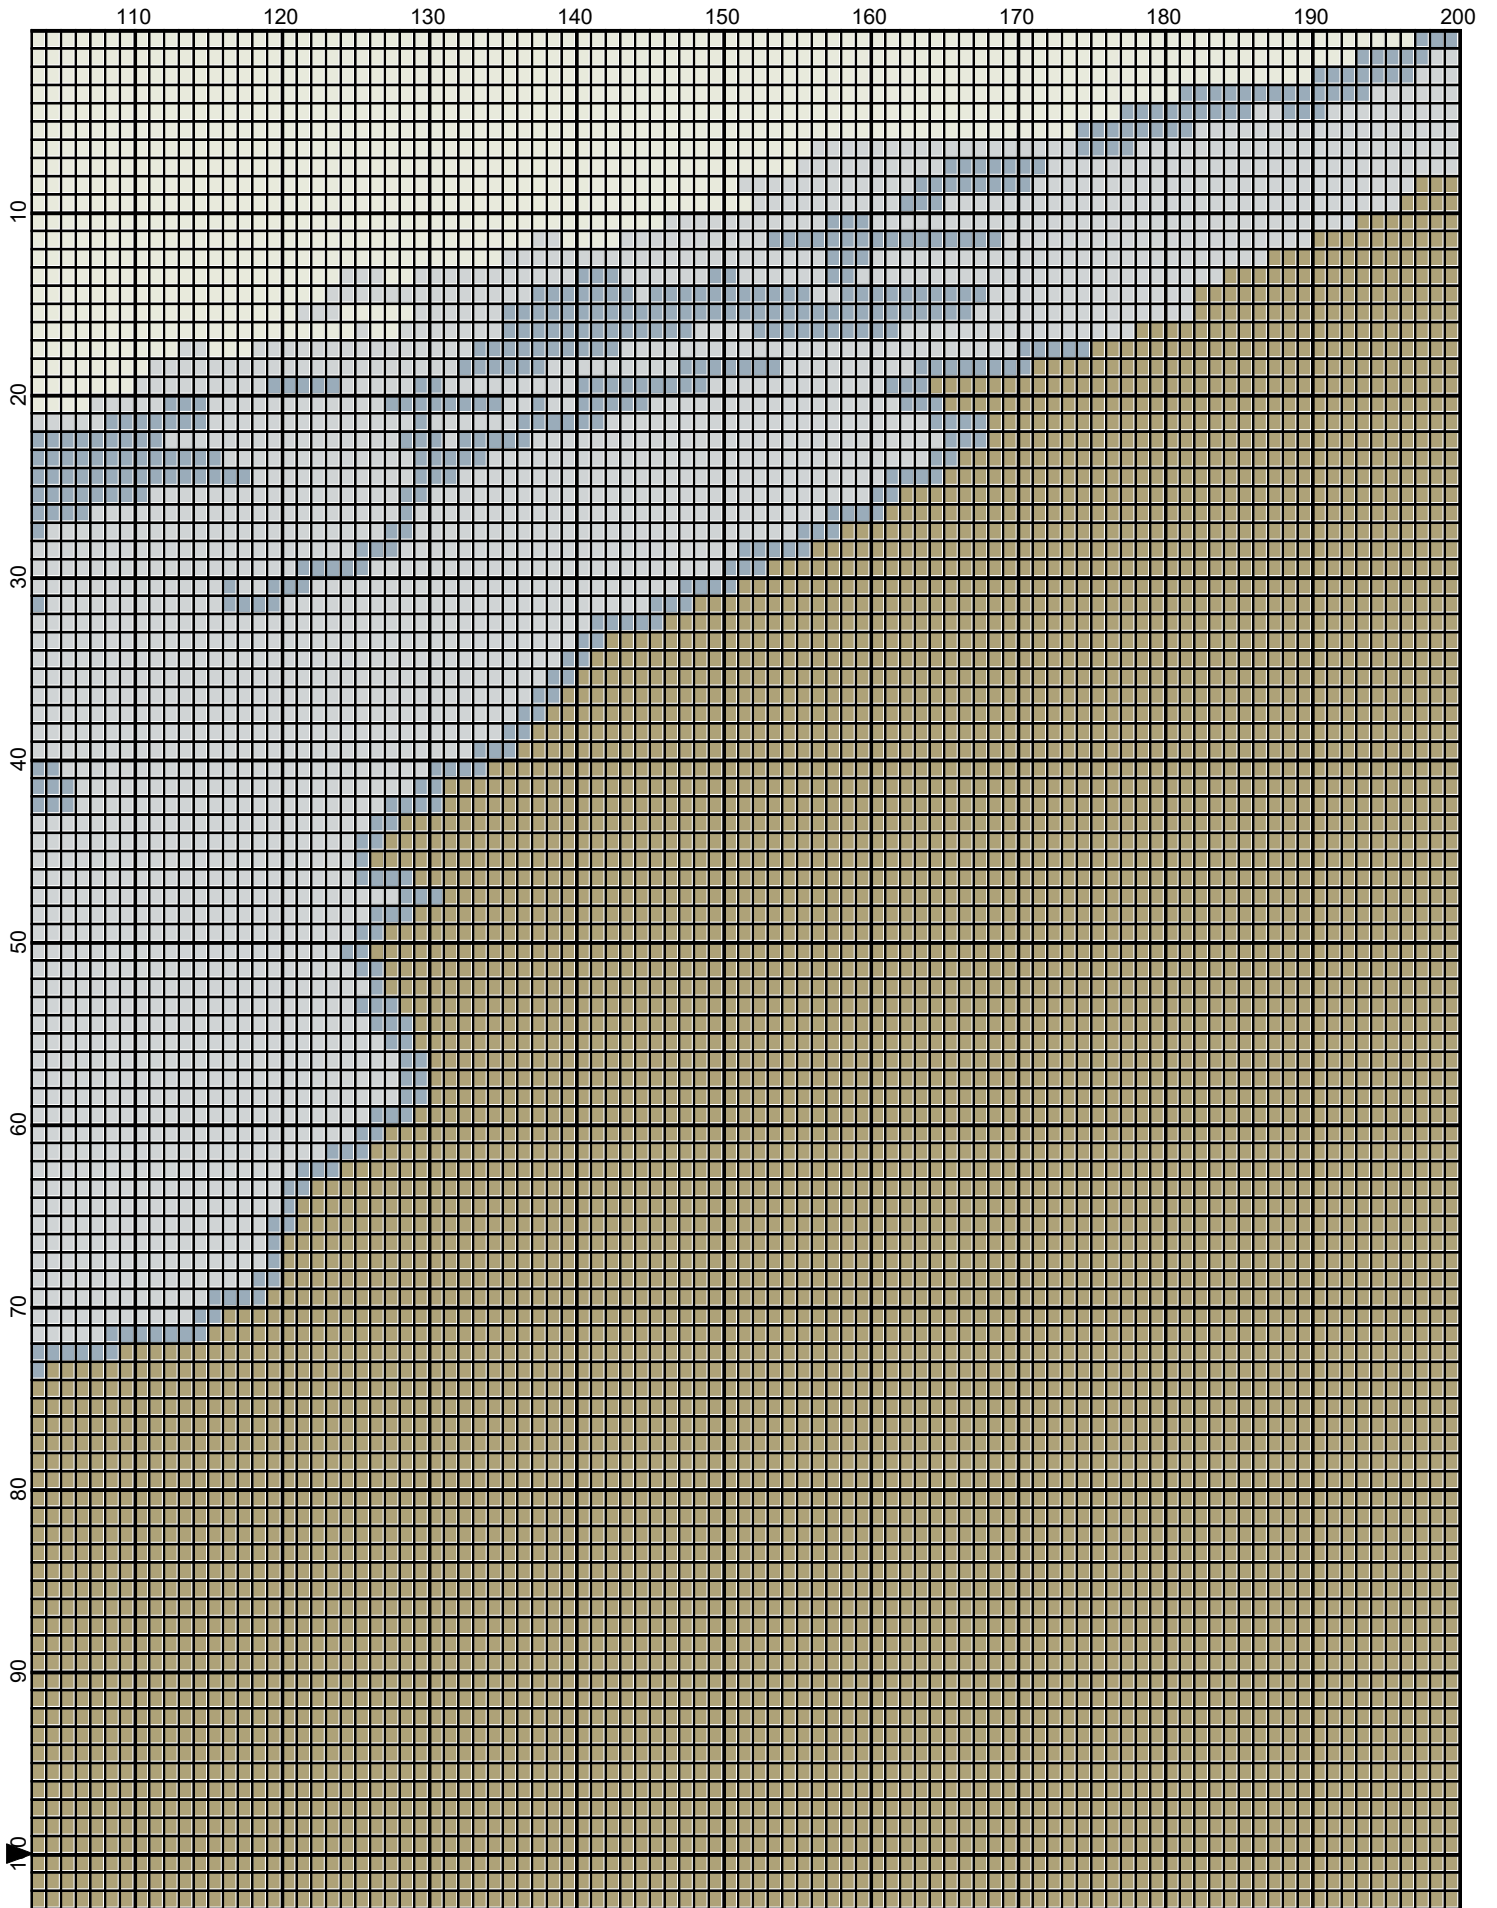

beach_scene by Donna Hammell

March 2022

beach_scene

Author: Donna Hammell
Copyright: March 2022
Website: www.donnascrochetshoppe.com
Grid Size: 200W x 200H
Design Area: 20.00" x 25.00" (200 x 200 stitches)

Legend:

 [2] RHC 0334 Tan

 [2] RHC 0882 Country Blue

 [2] RHC 0412 Silver

 [2] RHC 003 Off White

ESTIMATED YARN NEEDED:

TAN: 20 OUNCES
C BLUE: 4 OUNCES
SILVER: 10 OUNCES
OFF WHITE: 6 OUNCES
BLACK: 4 OUNCES
CAFE LATTE: 2 OUNCES
WHITE: 1 OUNCE

March 2022

beach_scene by Donna Hammell

March 2022

March 2022