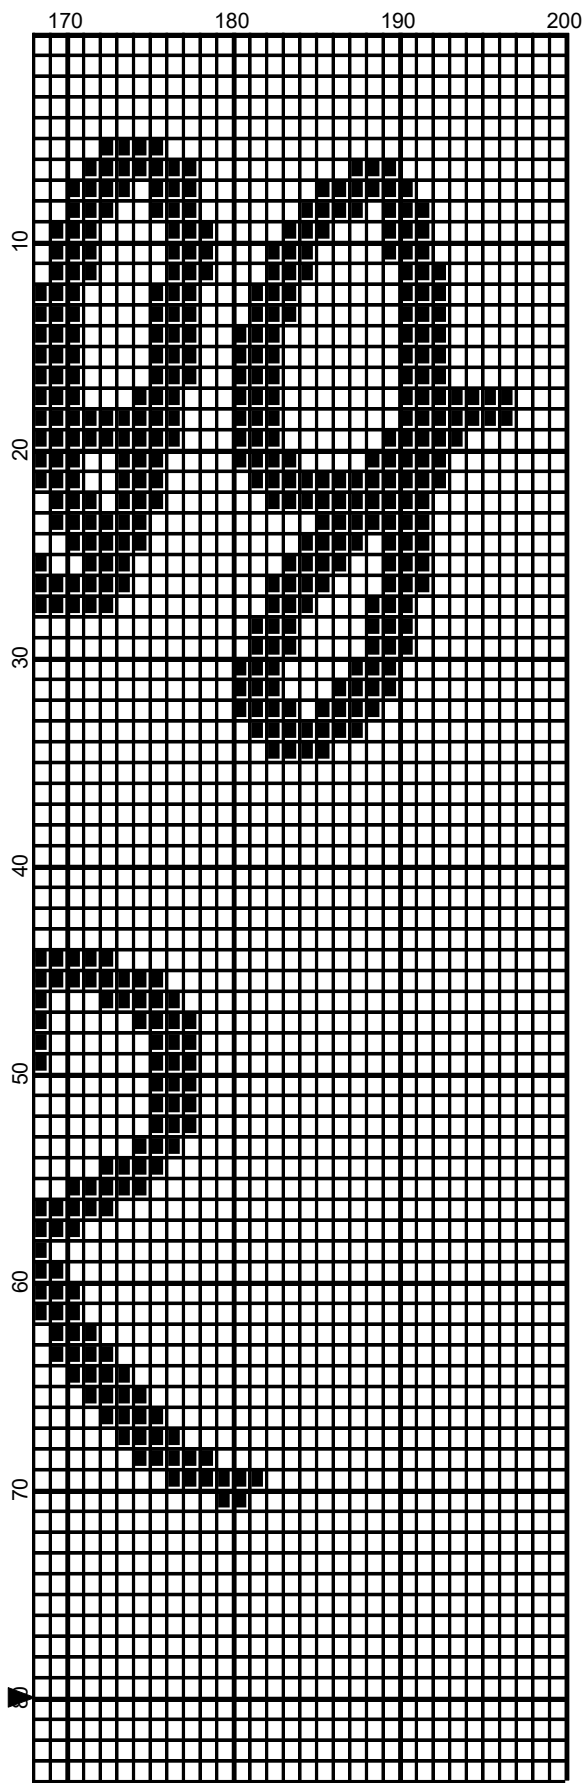

July 2021

July 2021

July 2021

Legend:

July 2021

■ DMC-310

# always\_in\_my\_heart\_25\_high

---

**Author:** Donna Hammell  
**Copyright:** July 2021  
**Website:** [www.donnacrochetshoppe.com](http://www.donnacrochetshoppe.com)  
**Grid Size:** 200W x 160H  
**Design Area:** 19.50" x 19.13" (195 x 153 stitches)

**Legend:**

■ [2] DMC 310 black