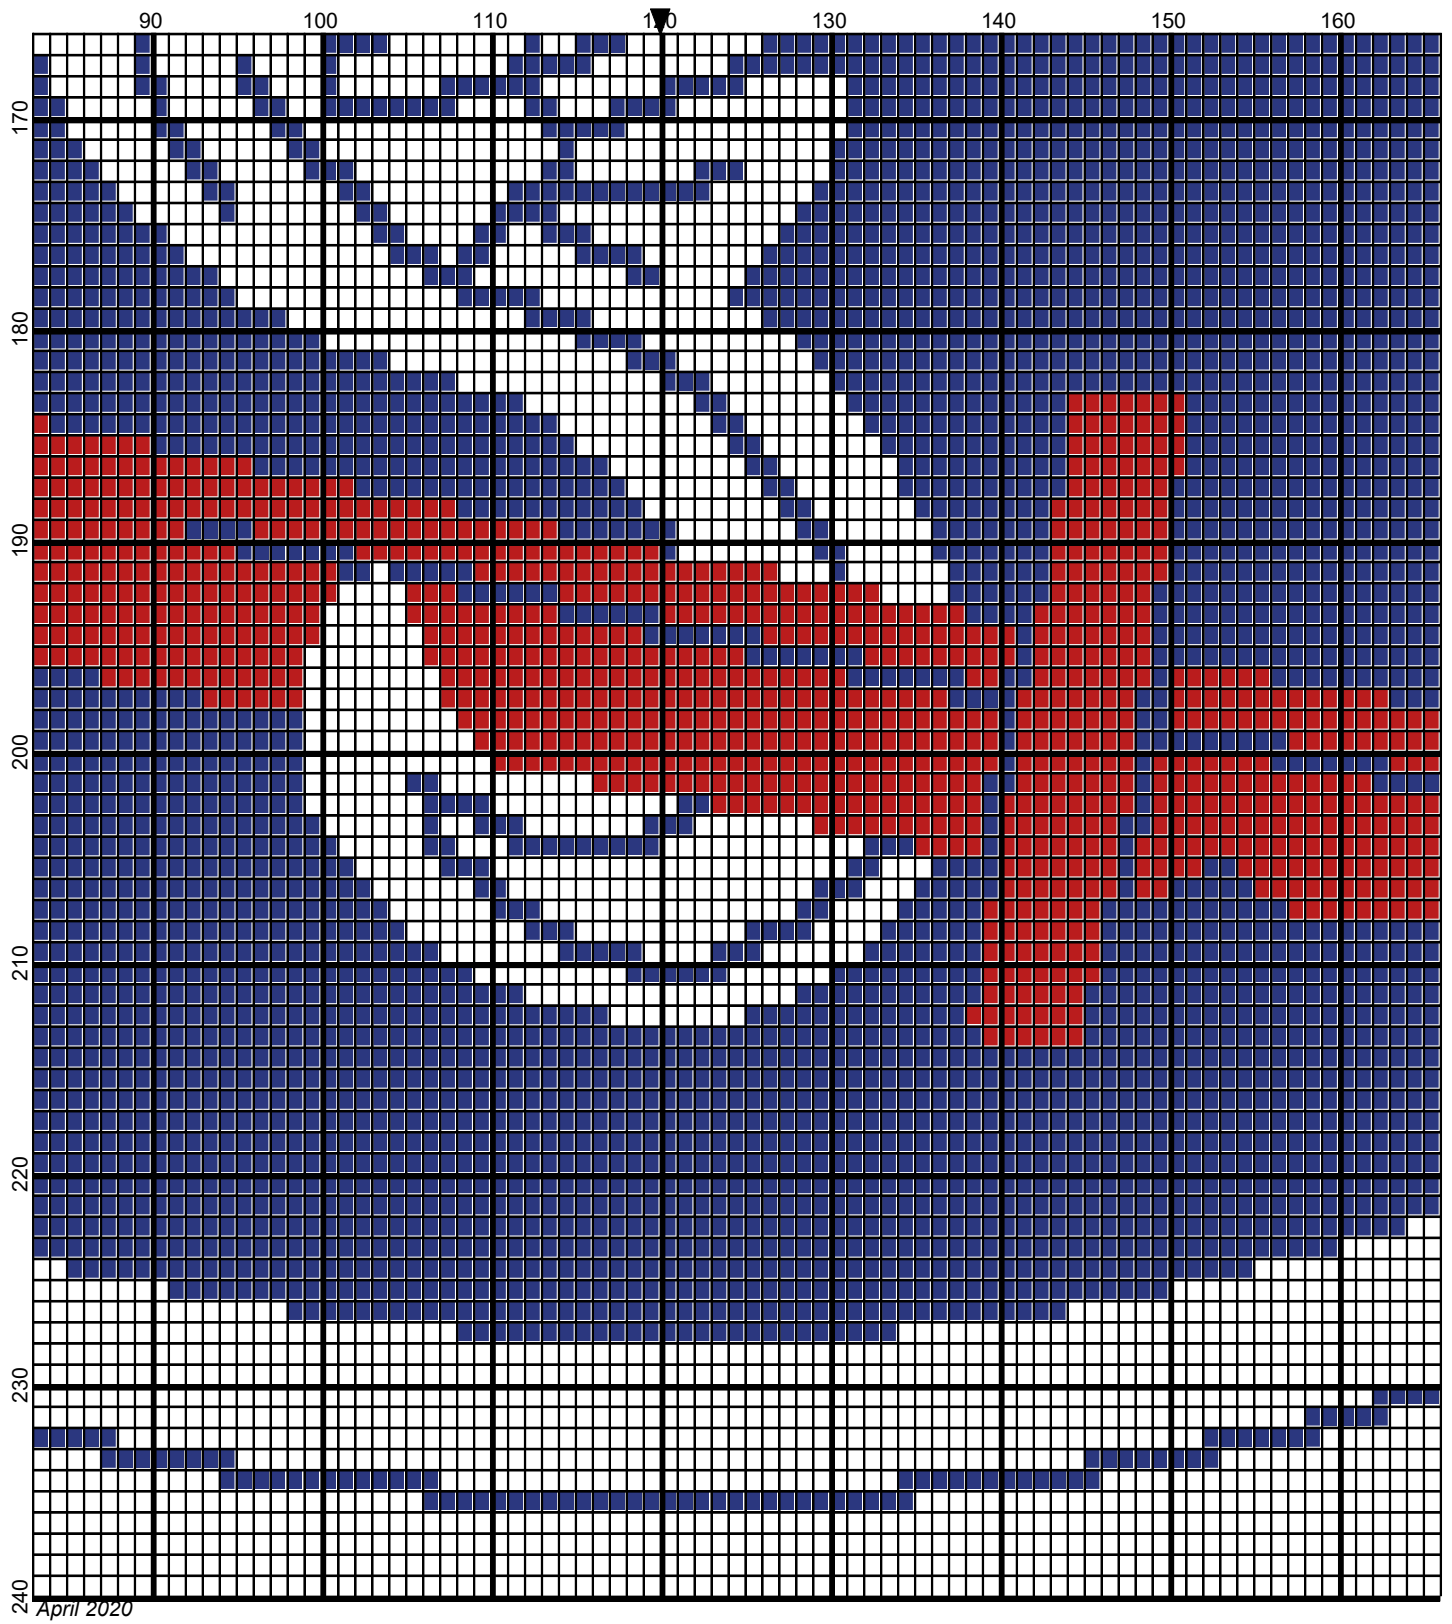

April 2020

April 2020

April 2020

April 2020

April 2020

April 2020

April 2020

April 2020

airborne_173rd

Author: Donna Hammell
Copyright: April 2020
Website: www.donnacrochetshoppe.com
Grid Size: 240W x 240H
Design Area: 24.00" x 30.00" (240 x 240 stitches)

Legend:

 [2] RHS 385 Royal  [2] RHS 390 Hot Red  [2] RHS 311 WHITE

ESTIMATED YARN NEEDED:

BLUE: 28 OUNCES

WHITE: 46 OUNCES

RED: 2 OUNCES