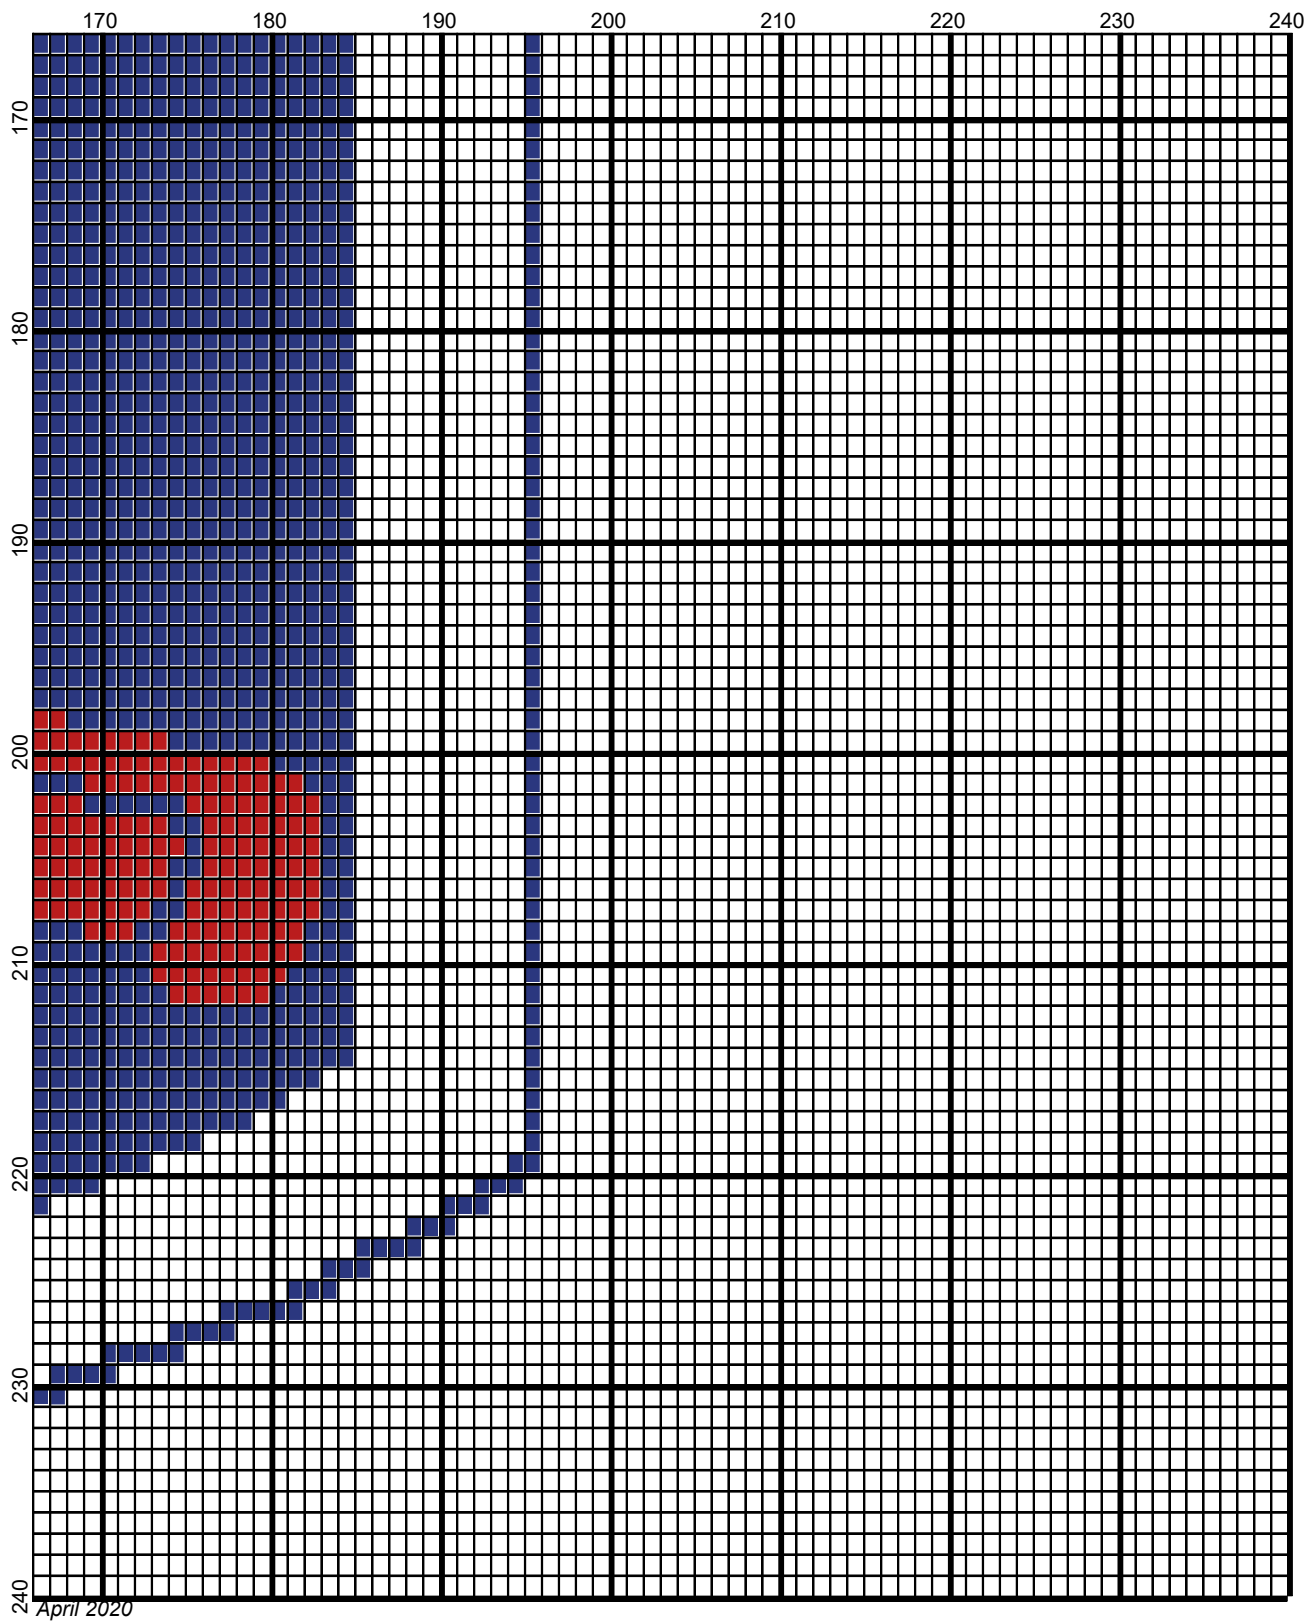

April 2020

April 2020

April 2020

April 2020

April 2020

April 2020

April 2020

April 2020

airborne_173rd

Author: Donna Hammell
Copyright: April 2020
Website: www.donnacrochetshoppe.com
Grid Size: 240W x 240H
Design Area: 24.00" x 30.00" (240 x 240 stitches)

Legend:

 [2] RHS 385 Royal  [2] RHS 390 Hot Red  [2] RHS 311 WHITE

ESTIMATED YARN NEEDED:

BLUE: 28 OUNCES

WHITE: 46 OUNCES

RED: 2 OUNCES