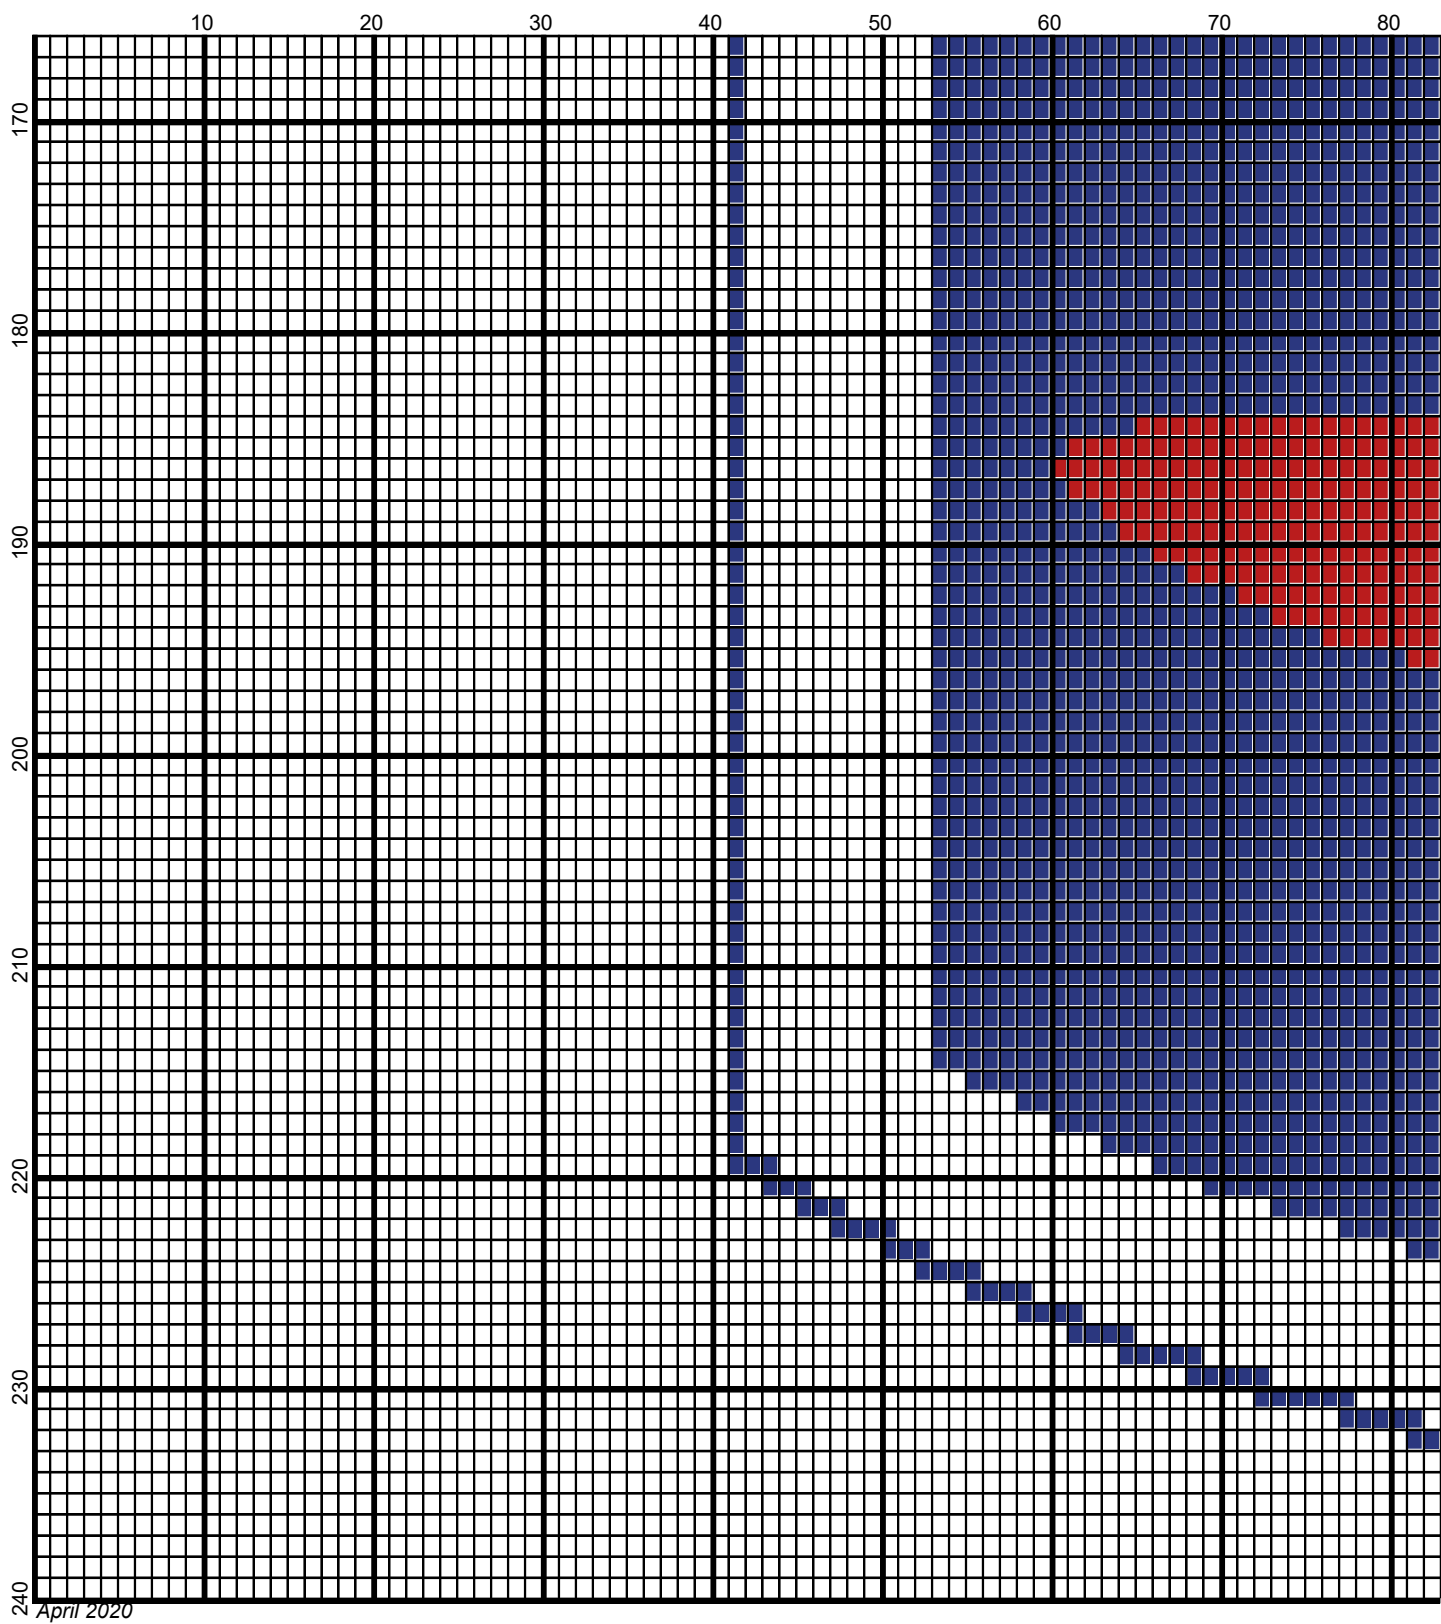

April 2020

April 2020

April 2020

April 2020

April 2020

April 2020

April 2020

April 2020

airborne_173rd

Author: Donna Hammell
Copyright: April 2020
Website: www.donnacrochetshoppe.com
Grid Size: 240W x 240H
Design Area: 24.00" x 30.00" (240 x 240 stitches)

Legend:

 [2] RHS 385 Royal  [2] RHS 390 Hot Red  [2] RHS 311 WHITE

ESTIMATED YARN NEEDED:

BLUE: 28 OUNCES

WHITE: 46 OUNCES

RED: 2 OUNCES